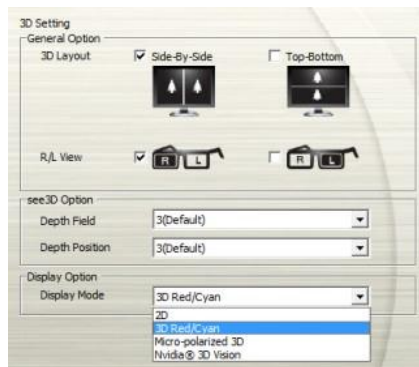

Comprehensive 3D Display Mode

To get the immersive 3DTV viewing experience, we recommend you to watch 3DTV with NVIDIA 3D Vision Kit. Besides, AVerTV 3D also supports anaglyphic and polarized 3D display modes.