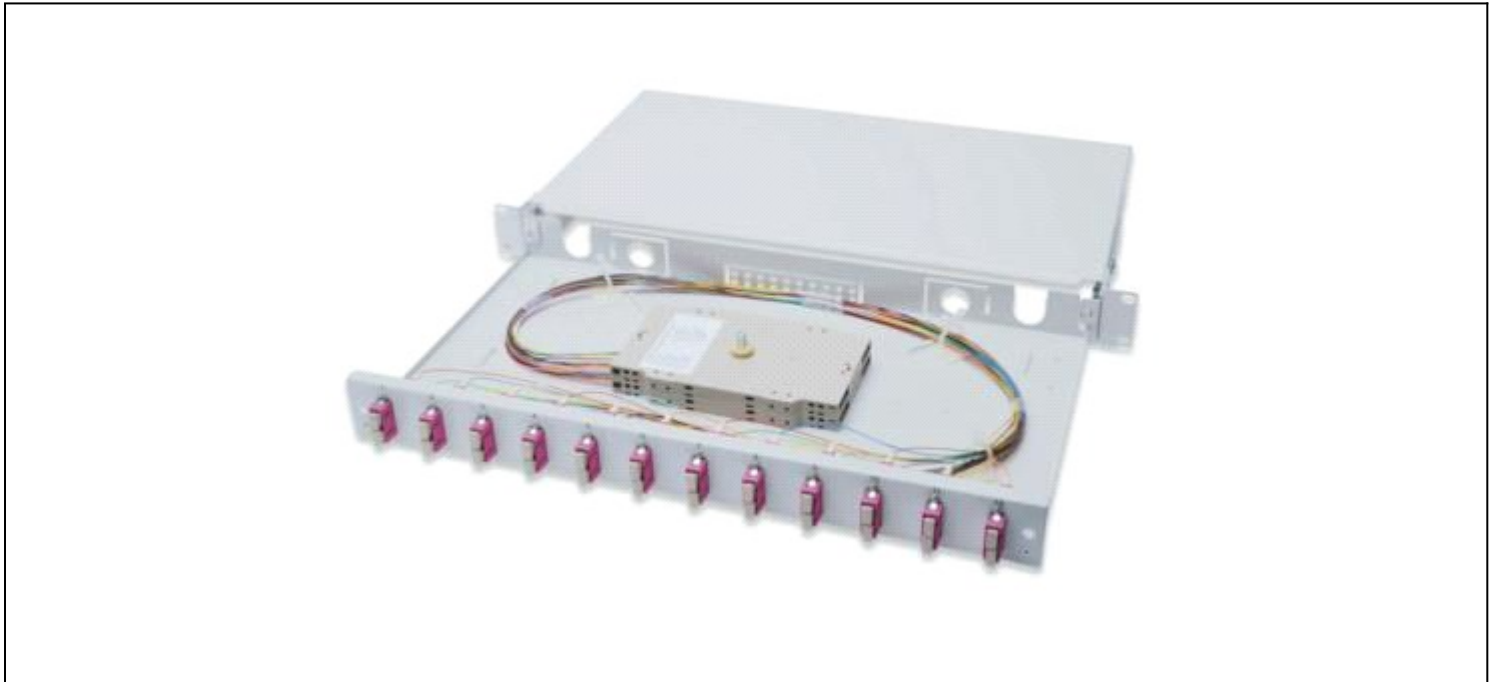

DIGITUS Professional Fiber Optic Splice Box, Equipped, SC, OM4

DN-96321-4 4016032325796

**Fiber Optic Sliding Splice Box, 1U, Equipped
12x SC duplex, incl. M 25 Screw, Splice Cassette Color Pigtailed OM4, Adapter**

- 1 Completely prefabricated, fiber pigtailed exposed and inserted into the splice cassette(s)
- 1 Colored pigtailed
- 1 Couplers with zirconia ceramic ferrule
- 1 Couplers in polymer housing
- 1 Carrier housing made of 1.0 mm sheet steel, varnished
- 1 1 height unit (44.45 mm)
- 1 483mm width (19")
- 1 280mm depth
- 1 M20/M25 screw, cassette, cassette cover and strain relief included
- 1 12x SC duplex, Multimode OM4

DIGITUS Professional Fiber Optic Splice Box, Equipped, SC, OM4

DN-96321-4 4016032325796

→ Logistics

	Number (pcs)	Weight (kg)	Depth (cm)	Width (cm)	Height (cm)	cm³
Packaging Unit Carton	1	3,20	27,00	51,50	5,50	7647,75
Packaging Unit Inside	1	3,20	0,00	0,00	0,00	0,00
Packaging Unit Single	1	3,20	0,00	0,00	0,00	0,00
Net single without Packaging	1	0,00	0,00	0,00	0,00	0,00