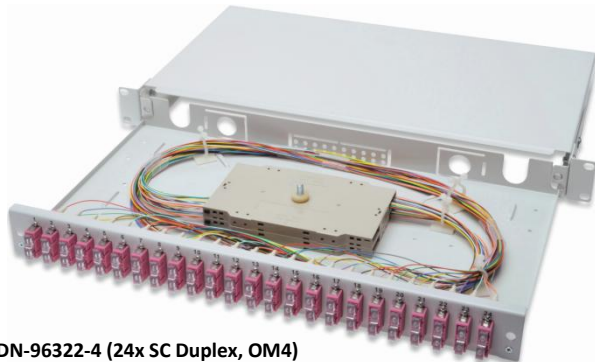

DIGITUS® Fiber Optic Splice Boxes, SC

DN-96322-4 (24x SC Duplex, OM4)

✓ Completely pre-assembled

✓ Sturdy steel sheet

✓ 6x SC DX, 12x SC DX or 24x SC DX

✓ OM2, OM3, OM4 or OS2

Abstract

DIGITUS® Fiber Optic Splice Boxes, 1U, 6x SC Duplex, 12x SC Duplex or 24x SC Duplex, various fiber classes

Features

- Sturdy carrier housing made of 1.0 mm sheet steel, powder coated
- Variable in depth of 19" rack
- Box is extensible
- Completely pre-fabricated, fiber pigtails exposed and inserted into the splice cassette(s)
- Colored pigtails
- Couplers with circonia ceramic ferrule
- Available with 6x SC Duplex, 12x SC Duplex or 24x SC Duplex
- Available as OM2, OM3, OM4 and OS2
- M20/M25 screw, cassette, cassette cover and strain relief included
- 1 height unit (44.45 mm)
- Standard color grey (RAL 7035); optional available in color black (RAL 9005)

Product Overview

The DIGITUS® Fiber optic splice boxes display a sturdy and compact design and take care of the easy crossover between fiber optic installation cables to duplex- or breakout cables. The easy installation and the optimal protection of the fibers inside of the full metal housing are just a few advantages of these splice boxes. They are fully equipped and already contain splice cassettes, pigtails color coded acc. IEC 60304 and the according couplers. Furthermore, DIGITUS® offers a various range of high quality fiber optic products like fiber optic patch cables, installation cables or cleaning tools, which represent a perfect supplement for your network.