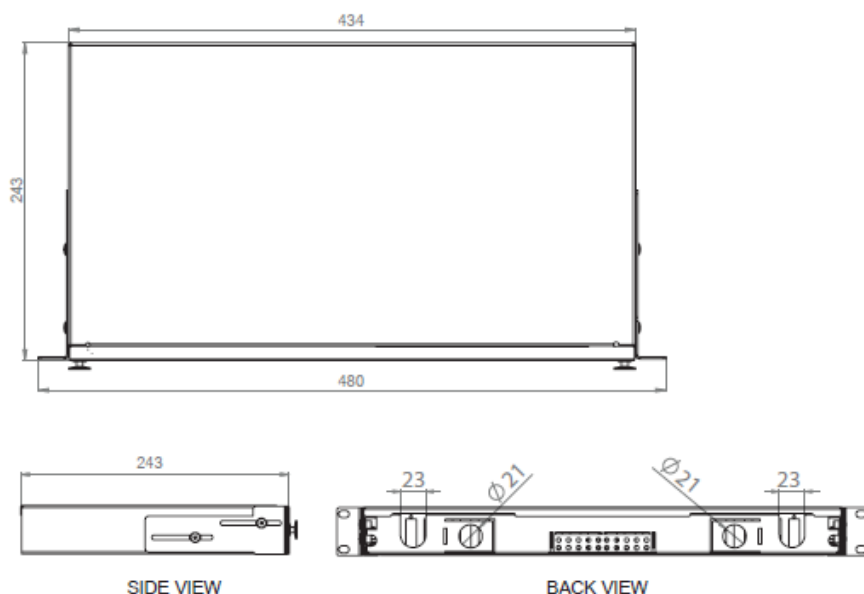

Product Images

DN-96321/3 (12x SC Duplex, OM3)

DN-96320 (6x LC Duplex, OM2)

Technical Drawings

Product Number Information

DN-96320	Fiber Optic Sliding Splice Box, 1U, equipped, 6x SC Duplex, incl. M20/M25 screws, splice cassette, colored pigtails, OM2, adapter
DN-96321	Fiber Optic Sliding Splice Box, 1U, equipped, 12x SC Duplex, incl. M20/M25 screws, splice cassette, colored pigtails, OM2, adapter
DN-96322	Fiber Optic Sliding Splice Box, 1U, equipped, 24x SC Duplex, incl. M20/M25 screws, splice cassette, colored pigtails, OM2, adapter
DN-96320/3	Fiber Optic Sliding Splice Box, 1U, equipped, 6x SC Duplex, incl. M20/M25 screws, splice cassette, colored pigtails, OM3, adapter
DN-96321/3	Fiber Optic Sliding Splice Box, 1U, equipped, 12x SC Duplex, incl. M20/M25 screws, splice cassette, colored pigtails, OM3, adapter
DN-96322/3	Fiber Optic Sliding Splice Box, 1U, equipped, 24x SC Duplex, incl. M20/M25 screws, splice cassette, colored pigtails, OM3, adapter
DN-96320-4	Fiber Optic Sliding Splice Box, 1U, equipped, 6x SC Duplex, incl. M20/M25 screws, splice cassette, colored pigtails, OM4, adapter
DN-96321-4	Fiber Optic Sliding Splice Box, 1U, equipped, 12x SC Duplex, incl. M20/M25 screws, splice cassette, colored pigtails, OM4, adapter
DN-96322-4	Fiber Optic Sliding Splice Box, 1U, equipped, 24x SC Duplex, incl. M20/M25 screws, splice cassette, colored pigtails, OM4, adapter
DN-96320/9	Fiber Optic Sliding Splice Box, 1U, equipped, 6x SC Duplex, incl. M20/M25 screws, splice cassette, colored pigtails, OS2, adapter
DN-96321/9	Fiber Optic Sliding Splice Box, 1U, equipped, 12x SC Duplex, incl. M20/M25 screws, splice cassette, colored pigtails, OS2, adapter
DN-96322/9	Fiber Optic Sliding Splice Box, 1U, equipped, 24x SC Duplex, incl. M20/M25 screws, splice cassette, colored pigtails, OS2, adapter