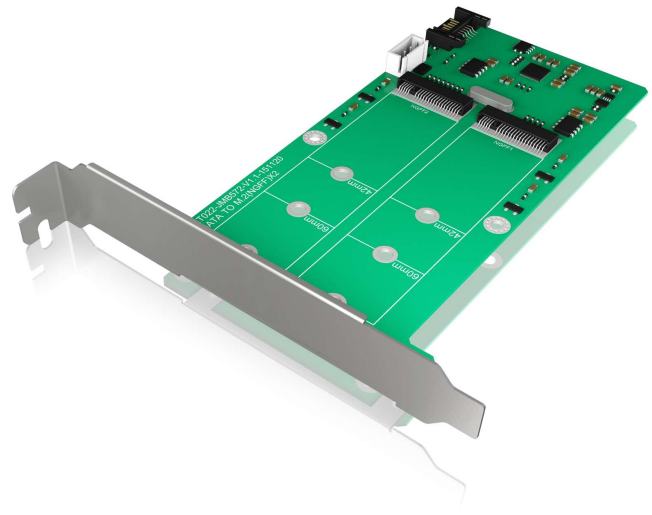

## ICY BOX IB-CVB513 Converter board 2x M.2 SATA to SATA

### Key Features

- 2x M.2 SATA to SATA converter card
- Transfer rate up to 6 Gbit/s
- Support M.2 SATA 2280/2260/2242 based on SATA
- Full profile bracket
- Windows, Mac compatible

### Technical data

Model	IB-CVB513
Article No.	60098
EAN code	4250078164432
Brand	ICY BOX
Article text	Converter board 2x M.2 SATA to SATA
Colour	Green
Material	Plastic
Interface	2x M.2 based on SATA (B-Key or B+M-Key)
M.2 SATA format	2242 / 2260 / 2280
Max. height of M.2 SATA	Application of double-sided assembled modules supported
M.2 SATA capacity	No limit
External data interface	SATA III
Operating system	Windows and Mac
Transfer rate	Up to 6 Gbit/s
Chipset	JMB572
Form factor	Full profile bracket
Power connector	FDD 4Pin
Packing content	1x IB-CVB513, 1x full profile bracket, 1x screw set with screwdriver, 1x power cable, 1x manual

### Two runabouts

The IB-CVB513 is a M.2 SATA to SATA III converter card. This PCI Bracket can hold two M.2 SATA cards and converts them to SATA. The advantages of space-efficient M.2 cards with the widespread SATA III standard are united.