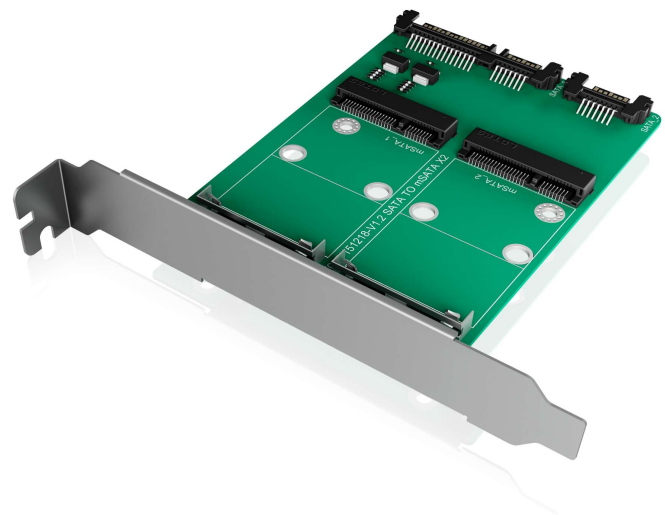

ICY BOX IB-CVB514 2x mSATA to 2x SATA converter card

Key Features

- 2x mSATA to 2x SATA converter card
- Transfer rate up to 6 Gbit/s
- Support mSATA SSD: 30 x 30/50 mm
- Full profile bracket
- Windows, Mac compatible

Technical data

Model	IB-CVB514
Article No.	60099
EAN code	4250078164449
Brand	ICY BOX
Article text	2x mSATA to 2x SATA converter card
Colour	Green
Material	Plastic
Interface	2x mSATA
mSATA format	30x30/50 mm
mSATA capacity	No limit
Interface to PC	SATA III
Transfer rate	SATA III up to 6 Gbit/s
Form factor	Full profile bracket
Power connector	SATA power interface
Operating system	Windows and Mac
Packing content	1x IB-CVB514, 1x full profile bracket, 1x screw set with screwdriver, 1x manual

Two speedy cards

The IB-CVB514 is a mSATA to SATA III converter card. This PCI Bracket can hold two mSATA cards and converts them to SATA. The advantages of space-efficient mSATA cards with the widespread SATA III standard are united.

The cards are easy to installed thanks to pre-punched holes. Connect the SATA cable and you browse through your files with up to 6 Gbit/s.

Logistical data

Packing unit:	30 pcs./carton	Dimension/carton:	500x270x190 mm	Import tax:	84733020
Total weight:	3.9 kg/carton	Dimension (incl. packing):	160x125x25 mm		
Gross weight (incl. packing):	0.200 kg	Dimension of article:	105x70x5 mm		
Net weight:	0.107 kg	Country of origin:	China		