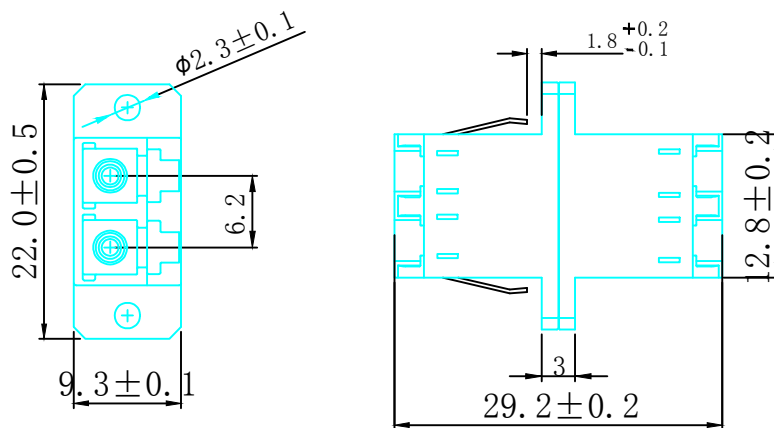

NOTE:
 ROHS 2.0 AND REACH COMPLIANT
 PACKING: 25PCS/BLISTER 100PCS/PE BAG+LABEL

Insertion Loss (dB)	≤ 0.30
Operating Temperature (° C)	-40 ~ +80
Storage Temperature (° C)	-40 ~ +85

MATERIAL LIST:

⑥	LC aqua Body (SC simplex footprint)	1pcs	
⑤	LC Sleeve ceramic (Multi-Mode)	1pcs	
④	Aqua bush	2pcs	
③	LC aqua Body (SC simplex footprint)	1pcs	
②	LC Metal Mount	1pcs	
①	LC White Dust Cap	4pcs	
NO.	SPECIFICATION STANDARD	QT' Y	REMARK

LogiLink Professional

		NEW		2015-12-01	A	DRAWNBY	CHECKBY	APPOBY	DATE
BY	CHK	REVISION RECORD MODIFICATIONS		DATE	REV.				2015-12-01

PRODUCT NAME	LC OM3 aqua (ceramic) Duplex Plastic Adapter (SC SX Footprint)	ITEM NO.		UNIT	MM
--------------	----------------------------------------------------------------	----------	--	------	----