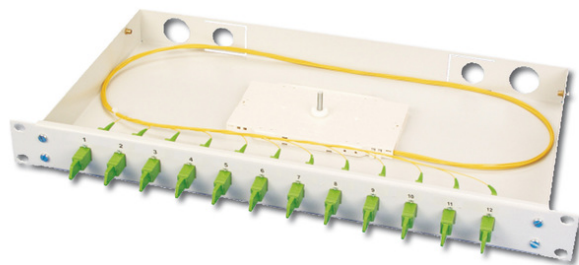

# DIGITUS Professional E2000 prefabricated fiberoptic splice box

AL-19AZ-12E2000-K-9  
EAN 4016032221609

## Fiber Optic Sliding Splice Box 1U, Equipped 12 X E2000 simplex. PG 16 Screw, Splice CasSette Singlemode 8ø APC

- Completely prefabricated, fiber pigtailed exposed and inserted into the splice cassette(s)
- Pigtails with 8° APC polish
- Adapter in polymer housing
- Carrier housing of 1.2 mm steel sheet
- Grey color RAL 7035
- Width 483 mm, depth 220 mm, extension depth 210 mm, adjustable depth
- M20/M25 screw, cassette, cassette cover and strain relief included