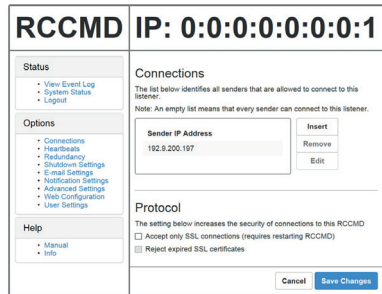

RCCMD: Remote shutdown application

Software agent for most physical/virtual operating systems. The different actions (shutdown, message, action) are executed by customisable scripts, after receiving the order from the Ethernet Adapter / SNMP WEB Adapter. Compatible with most operating systems, including virtual systems (vmware, citrix and hyperv).

Software licensed by a physical server to be managed. Each adapter includes a license. For more servers, additional licenses must be purchased. It offers the SSL security option.