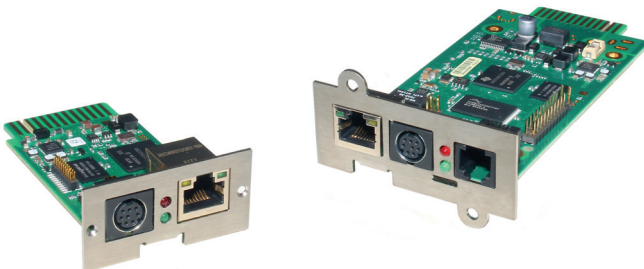

ETHERNET/SNMP NETWORK CARDS

Ordered closure of servers

Ethernet/SNMP Network Cards: The best add-ons to protect your computer network

In case of any electrical problem - supply cut, peak voltage or line drop - the main function of an Uninterruptible Power Supply (UPS) is to protect the connected loads and continue supplying power to your computer network, either from the batteries or by voltage regulation.

It is very important to monitor the UPS to see whether it is working properly at all times, so that it can notify us of its correct operation and/or manage the complete and ordered closure of our computer network. This is why installation of an Ethernet Network card in the UPS is necessary, so that it can autonomously manage the different functions required by our computer network.

Salicru has a complete range of **Ethernet / SNMP network cards** with different functions, to meet our clients' requirements.

Ethernet Adapter / SNMP WEB Adapter

The functions incorporated in these cards will be able to satisfy the most demanding requirements of IT administrators. They are quick to configure, which facilitates your work, have extensive options for monitoring and personalisation of events, complete off/on options (wake on lan) of our physical or virtual server farm, SNMP (v2, v3) and MODBUS gateway (tcp), and are especially useful for security purposes allowing the use of SSL through digital certificates belonging to the client.

They also allow the connection and management of temperature / humidity probes, SMS sending via a GSM modem, and management of voltage-free contacts.

RCCMD: Remote shutdown application

Software agent for most physical/virtual operating systems. The different actions (shutdown, message, action) are executed by customisable scripts, after receiving the order from the Ethernet Adapter / SNMP WEB Adapter. Compatible with most operating systems, including virtual systems (vmware, citrix and hyperv).