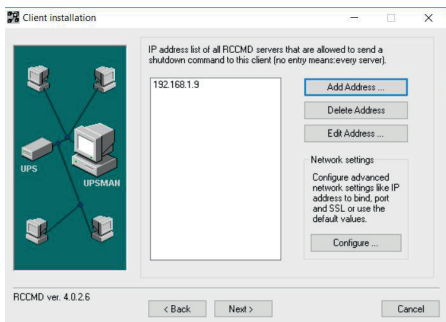

It is very important to monitor the UPS to see whether it is working properly at all times, so that it can notify us of its correct operation and/or manage the complete and ordered closure of our computer network. This is why installation of an Ethernet Network card in the UPS is necessary, so that it can autonomously manage the different functions required by our computer network.

Salicru has a complete range of **Ethernet / SNMP network cards** with different functions, to meet our clients' requirements.

Ethernet Adapter / SNMP WEB Adapter

The functions incorporated in these cards will be able to satisfy the most demanding requirements of IT administrators. They are quick to configure, which facilitates your work, have extensive options for monitoring and personalisation of events, complete off/on options (wake on lan) of our physical or virtual server farm, SNMP (v2, v3) and MODBUS gateway (tcp), and are especially useful for security purposes allowing the use of SSL through digital certificates belonging to the client.

They also allow the connection and management of temperature / humidity probes, SMS sending via a GSM modem, and management of voltage-free contacts.

RCCMD: Remote shutdown application

Software agent for most physical/virtual operating systems. The different actions (shutdown, message, action) are executed by customisable scripts, after receiving the order from the Ethernet Adapter / SNMP WEB Adapter. Compatible with most operating systems, including virtual systems (vmware, citrix and hyperv).

Software licensed by a physical server to be managed. Each adapter includes a license. For more servers, additional licenses must be purchased. It offers the SSL security option.

ETHERNET/SNMP NETWORK CARDS