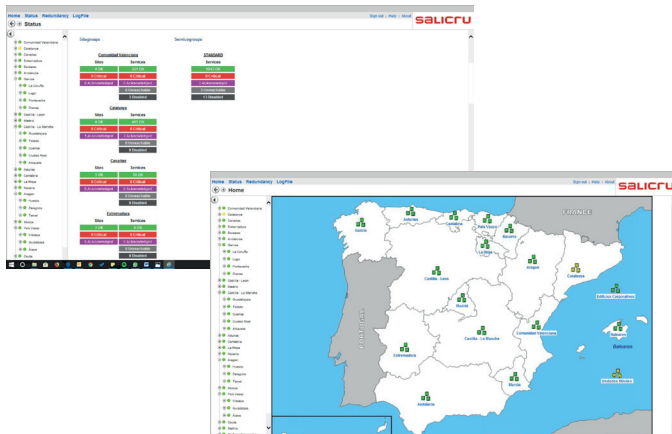

They also allow the connection and management of temperature / humidity probes, SMS sending via a GSM modem, and management of voltage-free contacts.

RCCMD: Remote shutdown application

Software agent for most physical/virtual operating systems. The different actions (shutdown, message, action) are executed by customisable scripts, after receiving the order from the Ethernet Adapter / SNMP WEB Adapter. Compatible with most operating systems, including virtual systems (vmware, citrix and hyperv).

Software licensed by a physical server to be managed. Each adapter includes a license. For more servers, additional licenses must be purchased. It offers the SSL security option.

ETHERNET/SNMP NETWORK CARDS

Ordered closure of servers

UNMS II: Unlimited Salicru's UPS management.

Software for centralised monitoring of a large fleet of UPS installed in our company. The **UNMS II** is installed as a WEB service to facilitate monitoring and management. The **UNMS II** is a scalable software that has different licensing levels according to the equipment to be monitored, from the basic and free level, of 9 UPS devices, to installations of more than 2,500.