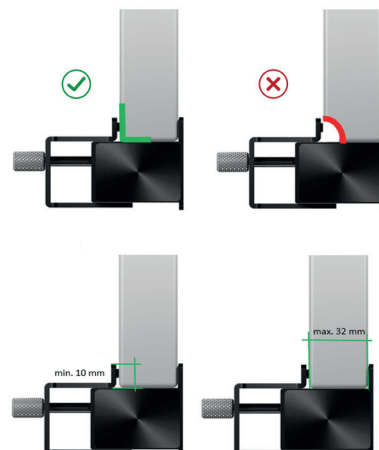

ICY BOX IB-HUB1408-U3

4 Port USB 3.0 Clamp Hub

Key features

- Premium aluminium housing with clamping assembly
- Can be attached to a flat monitor or a tabletop (up to 32 mm)
- Saves desktop space, convenient access to four USB 3.0 Type-A ports
- Interface to PC: USB 3.0 Type-A up to 5 Gbit/s
- Provides 4x USB 3.0 Type-A interfaces
- Supports the use of several USB 3.0 interfaces simultaneously
- Includes a USB Type-B to Type-A data cable with 100 cm length

Packing content
 1x IB-HUB1408-U3, 1x USB 3.0 Type-B to Type-A cable (100 cm),
 1x quick installation guide

The other hub

The IB-HUB1408-U3 adds four USB 3.0 Type-A ports to your computer and allows to connect up to four USB devices for accessing external hard drives, flash drives, keyboards, cameras and more. This USB clamp hub attaches to your monitor or table without taking up precious desktop space and gives a convenient access to four USB 3.0 ports.

Technical data

| | |
|-----------------------------|--|
| Model | IB-HUB1408-U3 |
| Article no. | 60252 |
| EAN code | 4250078165866 |
| Brand | ICY BOX |
| Colour | Black |
| Material | Aluminium, ABS |
| Chipset | VL813 |
| Mounting | Clamping assembly for a flat monitor or tabletop, clamp range up to 32 mm |
| Interface to PC | 1x USB 3.0 Type-B to Type-A host |
| Interface to devices | 4x USB 3.0 Type-A |
| Plug & Play | Yes |
| Transfer rate | Up to 5 Gbit/s |
| LED | Power |
| Power supply | Bus powered |
| Operating system | Windows® and macOS® |

ICY BOX **IB-HUB1408-U3** 4 Port USB 3.0 Clamp Hub

Super speed

With USB 3.0 you can reach transfer rates of up to 5 Gbit/s for each port so you need less time for transferring files and gain more time for anything else.