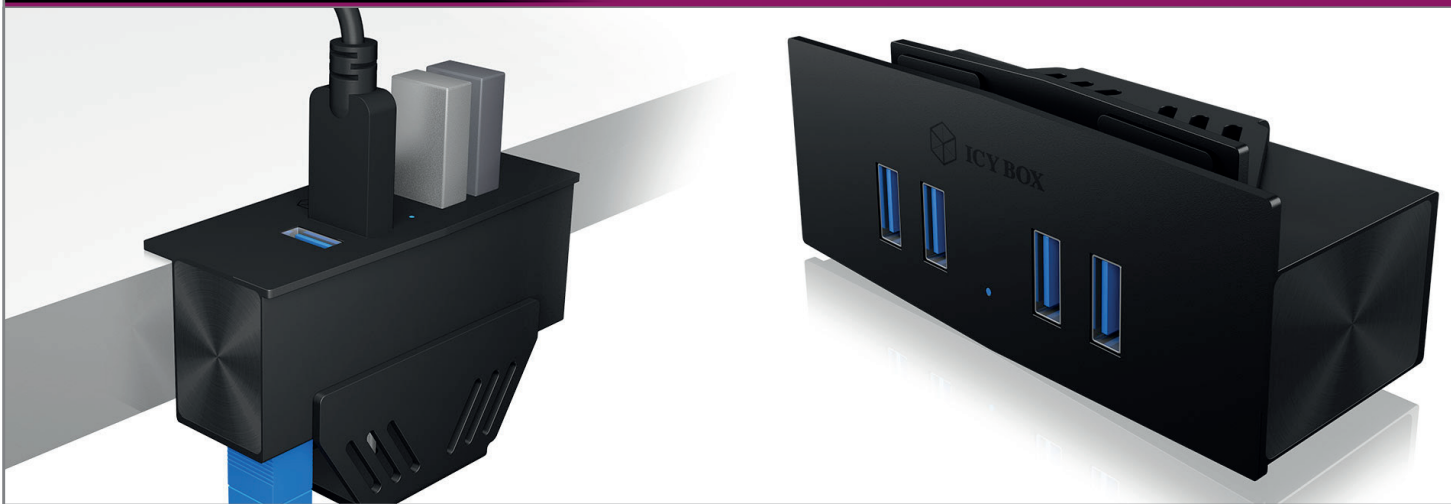

ICY BOX IB-HUB1408-U3

4 Port USB 3.0 Clamp Hub

Key features

- Premium aluminium housing with clamping assembly
- Can be attached to a flat monitor or a tabletop (up to 32 mm)
- Saves desktop space, convenient access to four USB 3.0 Type-A ports
- Interface to PC: USB 3.0 Type-A up to 5 Gbit/s
- Provides 4x USB 3.0 Type-A interfaces
- Supports the use of several USB 3.0 interfaces simultaneously
- Includes a USB Type-B to Type-A data cable with 100 cm length

Packing content
 1x IB-HUB1408-U3, 1x USB 3.0 Type-B to Type-A cable (100 cm),
 1x quick installation guide

The other hub

The IB-HUB1408-U3 adds four USB 3.0 Type-A ports to your computer and allows to connect up to four USB devices for accessing external hard drives, flash drives, keyboards, cameras and more. This USB clamp hub attaches to your monitor or table without taking up precious desktop space and gives a convenient access to four USB 3.0 ports.

Technical data

| | |
|-----------------------------|--|
| Model | IB-HUB1408-U3 |
| Article no. | 60252 |
| EAN code | 4250078165866 |
| Brand | ICY BOX |
| Colour | Black |
| Material | Aluminium, ABS |
| Chipset | VL813 |
| Mounting | Clamping assembly for a flat monitor or tabletop, clamp range up to 32 mm |
| Interface to PC | 1x USB 3.0 Type-B to Type-A host |
| Interface to devices | 4x USB 3.0 Type-A |
| Plug & Play | Yes |
| Transfer rate | Up to 5 Gbit/s |
| LED | Power |
| Power supply | Bus powered |
| Operating system | Windows® and macOS® |

ICY BOX **IB-HUB1408-U3** 4 Port USB 3.0 Clamp Hub

Super speed

With USB 3.0 you can reach transfer rates of up to 5 Gbit/s for each port so you need less time for transferring files and gain more time for anything else.