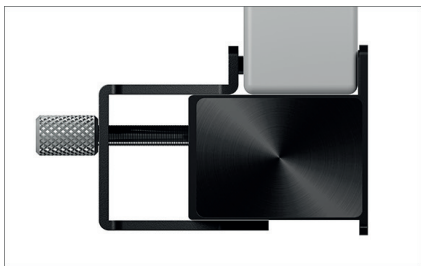

ICY BOX IB-HUB1408-U3

4 Port USB 3.0 Clamp Hub

Key features

- Premium aluminium housing with clamping assembly
- Can be attached to a flat monitor or a tabletop (up to 32 mm)
- Saves desktop space, convenient access to four USB 3.0 Type-A ports
- Interface to PC: USB 3.0 Type-A up to 5 Gbit/s
- Provides 4x USB 3.0 Type-A interfaces
- Supports the use of several USB 3.0 interfaces simultaneously
- Includes a USB Type-B to Type-A data cable with 100 cm length

Packing content
 1x IB-HUB1408-U3, 1x USB 3.0 Type-B to Type-A cable (100 cm),
 1x quick installation guide

The other hub

The IB-HUB1408-U3 adds four USB 3.0 Type-A ports to your computer and allows to connect up to four USB devices for accessing external hard drives, flash drives, keyboards, cameras and more. This USB clamp hub attaches to your monitor or table without taking up precious desktop space and gives a convenient access to four USB 3.0 ports.

ICY BOX **IB-HUB1408-U3** 4 Port USB 3.0 Clamp Hub

Super speed

With USB 3.0 you can reach transfer rates of up to 5 Gbit/s for each port so you need less time for transferring files and gain more time for anything else.

Easy access

Plugging or unplugging USB devices in the back of your computer can be like searching for a needle in a haystack. Make your life easier with 4 easy-to-access ports that seamlessly clamp to the front of your desk or computer monitor.