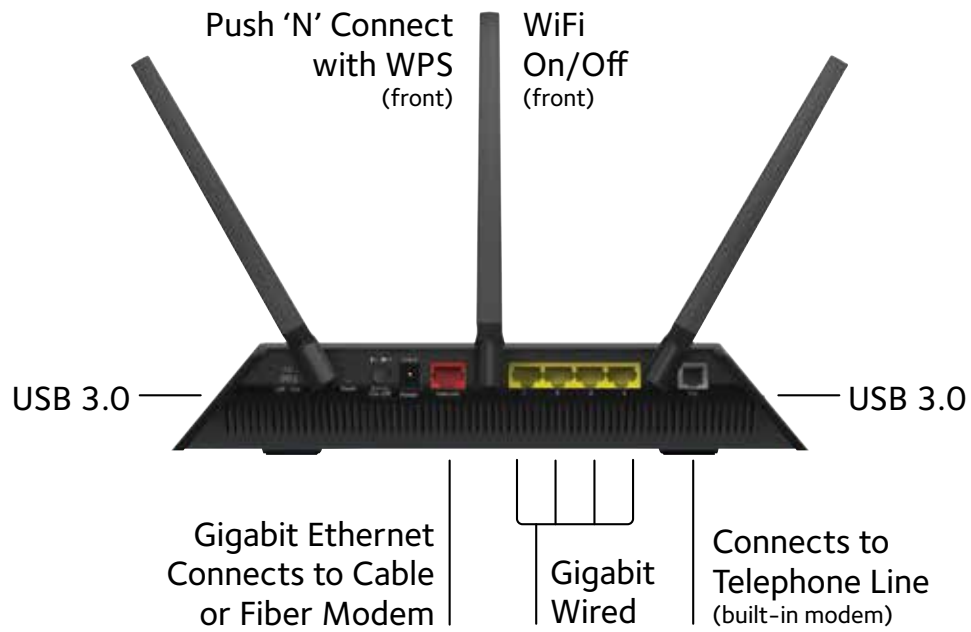

Connection Diagram