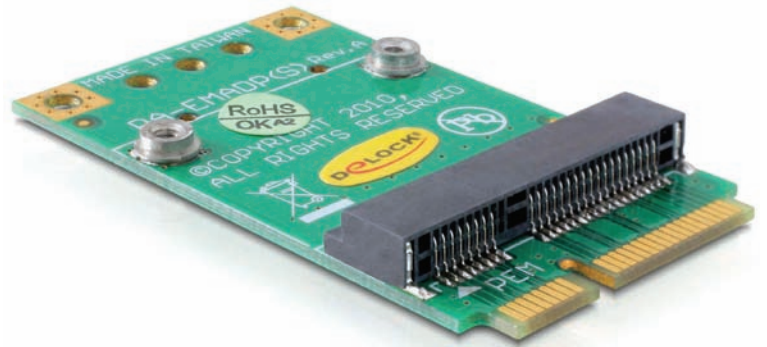

# Converter Mini PCI Express half-size > full-size

## Description

Connect your half size Mini PCI Express to this Delock converter to extend it to full size.

Ref.	65229
EAN	4043619652297
Country of origin	Taiwan
Customs tariff number	84718000

## Specification

- Extension of a half-size Mini PCI Express card to full-size
- Dimension: 51 x 30 x 5 mm

### Package content

- Converter
- 2 screws