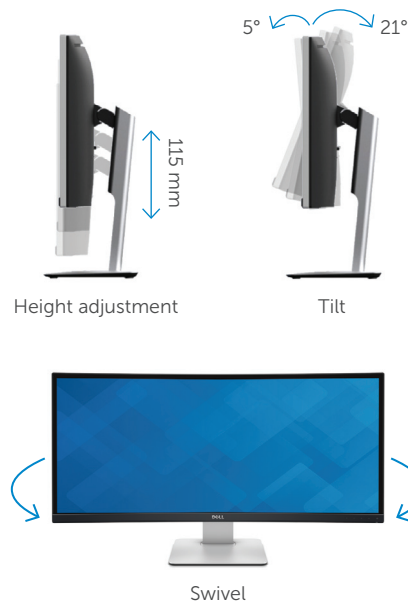

Adjust the U3415W to fit your preferred viewing position:

Connectivity

- A** AC power connector
- B** MHL
- C** HDMI
- D** DisplayPort in
- E** Mini DisplayPort in
- F** DisplayPort out
- G** Audio line-out
- H** USB upstream
- I** USB downstream (4)
- J** Stand lock

Dell UltraSharp 34 Curved Monitor | U3415W

Display	
Model number	U3415W
Viewable image size (diagonal)	86.5 cm (34 inches)
Active display area	
Horizontal	798.20 mm (31.43 inches)
Vertical	334.80 mm (13.18 inches)
Maximum resolution	3440 x 1440 @ 60 Hz
Aspect ratio	21:9
Pixel pitch	0.2325 mm x 0.2325 mm
Brightness (typical)	300 cd/m ²
Color gamut (typical)	99% sRGB (delta E <3), 91% ⁵ (CIE 1976)
Color depth	1.074 billion colors
Contrast ratio (typical)	1,000:1
Dynamic contrast ratio	2 million:1
Viewing angle (typical) (vertical/horizontal)	178°/172°
Response time (typical)	Fast mode: 5 ms (typical) Normal mode: 8 ms (typical)
Panel technology, surface	In-plane switching, anti-glare
Backlight	LED
Integrated speakers	2 x 9W
Bezel color	Black

Connectivity	
Connectors	1 x HDMI 2.0, 1 x MHL, 1 x Mini-DisplayPort ⁷ , 1 x DisplayPort ⁷ , 1 x DisplayPort out ⁷ (MST), 1 x Audio-line out, 2 x USB 3.0 upstream, 4 x USB 3.0 downstream ports

Design features	
Stand	Tilt (Typical: 5° forward or 21° backward), swivel and height adjustable (115 mm)
Security	Security lock slot (security lock not included)
VESA mounting support (wall mount sold separately)	100 mm x 100 mm

Dimensions (with stand)	
Height (compressed ~ extended)	408.7 mm (16.09 inches) ~ 523.7 mm (20.62 inches)
Width	824.7 mm (32.47 inches)
Depth	216.0 mm (8.50 inches)

Weight	
Weight (panel only – no stand)	8.44 kg (18.60 lb)
Weight (with stand)	11.25 kg (24.80 lb)
Shipping weight	17.50 kg (38.56 lb)