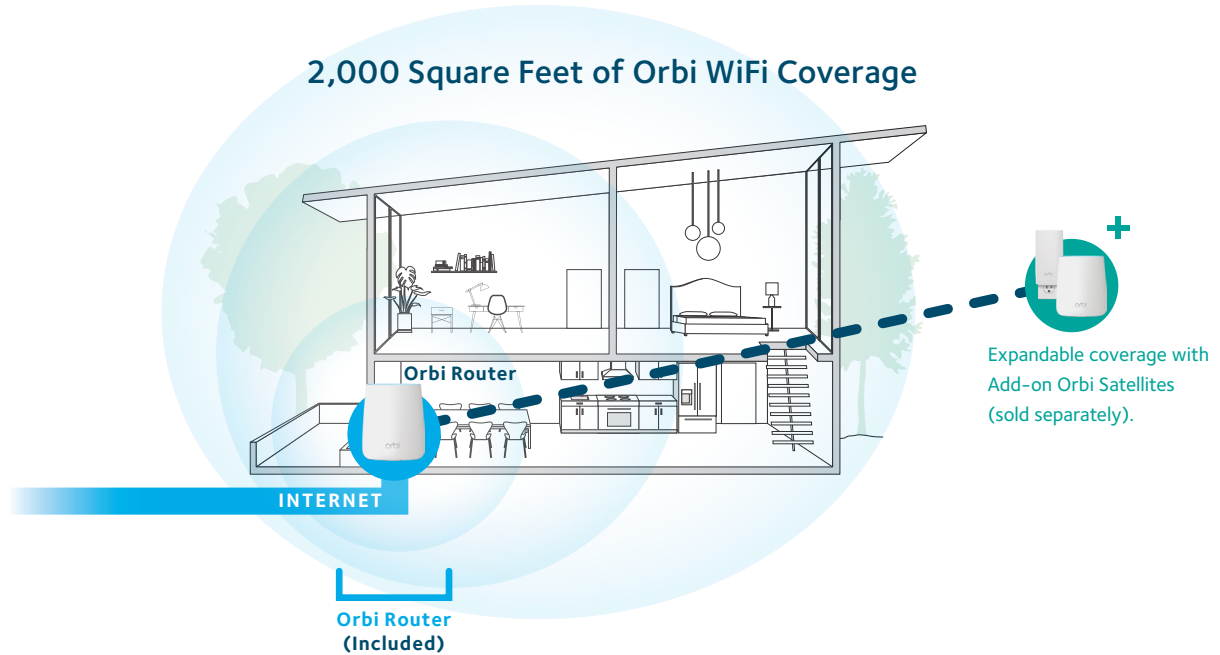

Overview

Orbi™ is the simplest and smartest way to enjoy high-speed WiFi in every corner of your home. The Orbi WiFi System Starter covers homes up to 2,000 square feet with strong WiFi signals. Each Orbi Satellite (sold separately) adds an additional 2,000 square feet of strong WiFi coverage.

Enjoy better WiFi. Everywhere.

Features

Effortless Installation Using Orbi App.

Get online with a few taps in the App then easily manage or monitor your home network.

Manage Your Kids' Screen Time.

Filter content by age & interests, manage screen time and stay informed on what your kids do online using Circle® with Disney.

Super-fast WiFi Up to 2.2Gbps.†

Enjoy seamless 4K HD video streaming & gaming everywhere in your home.

Performance with Style.

Sleek modern design with four high-gain internal antennas increases wireless range in hard to reach areas of your home.

House Diagram

Orbi Router (RBR20)

What's In the Box?

- One (1) Orbi Router (RBR20)
- One (1) 2m Ethernet cable
- One (1) 12V/1.5A power adapter
- Quick start guide

What Do I Need for Orbi to Work?

- High-speed Internet connection
- Connect to existing modem or gateway
- **DO NOT purchase a second Orbi Router if you need to expand your WiFi coverage**
 - To expand your Orbi WiFi system, purchase an Orbi Satellite, sold separately