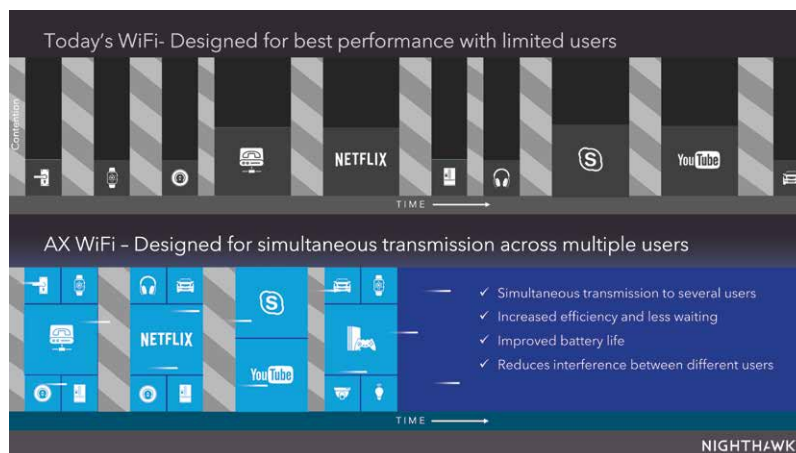

VPN SUPPORT—On PC, MAC, & now also with OpenVPN Connect app on iOS & Android, securely access your home network & Internet connection from your mobile device remotely

STANDARDS-BASED WIFI SECURITY (802.11i, 128-bit AES encryption with PSK)

GUEST NETWORK—Separate and secure network for your guests

AUTOMATIC FIRMWARE UPDATE—Delivers latest security patches to the router

Orthogonal Frequency Division Multiple Access (OFDMA)

Using the uplink and downlink OFDMA feature of AX WiFi, the WiFi traffic is managed much more efficiently since data is transmitted from different devices concurrently, rather than having each device's data wait for its turn. This results in an efficient use of air-time, reduced latency, and increased bandwidth to add more devices to your network.