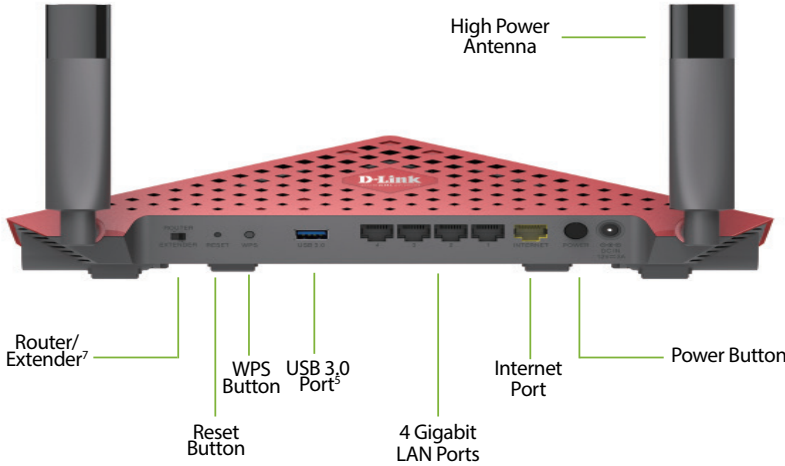

Overview

The AC3150 Ultra Wi-Fi Router delivers premium performance for today's most demanding tasks: HD streaming, gaming, and multiple device usage. It comes packed with speeds of up to 3,150 Mbps¹ (1000 Mbps in 2.4GHz + 2167 Mbps in 5GHz), a high-performance 1.4GHz dual-core processor, AC SmartBeam technology, Intelligent Quality of Service (QoS) with traffic prioritization, four high-performance external antennas for maximum range, a new user interface, Smart Connect and with an easy setup. The DIR-885L/R is the perfect combination of performance and ease of use.

Superior data rates, range and reliability

The AC3150 Ultra Wi-Fi Router comes with a 4x4 data streams which can support faster Wi-Fi speeds. These streams can be combined through beamforming and MU-MIMO to increase reliability and range. This 4x4 AC router is the latest in AC technology, delivering independent data streams to devices on the network for speeds of up to 3,167 Mbps. The AC3150 helps provide the best overall performance to single devices that require high bandwidth such as video streaming or online gaming.

MU-MIMO Technology⁶

The DIR-885L/R is designed to support MU-MIMO (Multi-User Multiple Input Multiple Output) technology that allows multiple devices to get high-bandwidth Wi-Fi signal at the same time. You can stream HD media faster and play lag-free gaming. Compared to SU-MIMO (Single-User Multiple Input Multiple Output) technology, MU-MIMO distributes data more efficiently, giving you the fastest Wi-Fi speeds in your home.

High-performance antennas

The DIR-885L/R also comes with four high-performance antennas and high power amplifiers to deliver maximum range around your home and yard.

AC 3150 Ultra Wi-Fi Router

Technical Specifications