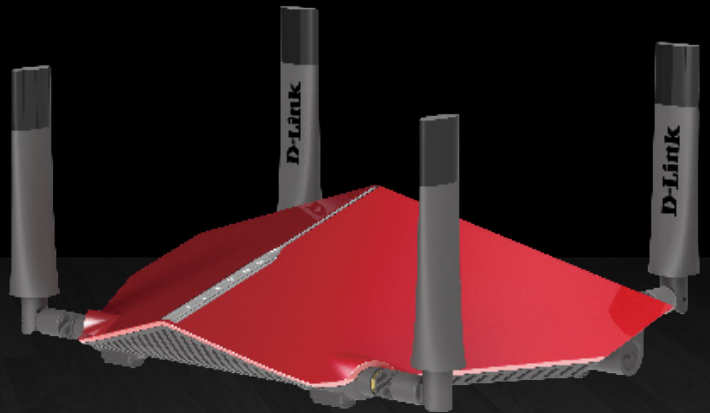

DIR-885L/R

AC3150 Ultra Wi-Fi Router

Features

Connectivity

- Advanced Wireless AC beamforming dramatically enhances wireless signal strength and throughput
- 802.11 a/g/n/ac wireless LAN for a complete range of wireless compatibility
- Gigabit WAN and LAN ports for high-speed wired connections
- One 3.0 USB Port to connect storage drives and printers for sharing

mydlink Cloud

- Remotely view and manage your network over the Internet
- mydlink Lite mobile app helps you access, manage and view your network remotely

SmartConnect

- Band steering automatically balances wireless clients among the two wireless bands

QoS

- Tracks the type of network traffic (HD media streaming, web surfing, online gaming) and lets you decide which devices deserve higher priority

Security

- WPA & WPA2 wireless encryption protects your network from intruders
- Wi-Fi Protected Setup (WPS) securely adds devices to your network at the push of a button

Overview

The AC3150 Ultra Wi-Fi Router delivers premium performance for today's most demanding tasks: HD streaming, gaming, and multiple device usage. It comes packed with speeds of up to 3,150 Mbps¹ (1000 Mbps in 2.4GHz + 2167 Mbps in 5GHz), a high-performance 1.4GHz dual-core processor, AC SmartBeam technology, Intelligent Quality of Service (QoS) with traffic prioritization, four high-performance external antennas for maximum range, a new user interface, Smart Connect and with an easy setup. The DIR-885L/R is the perfect combination of performance and ease of use.

Superior data rates, range and reliability

The AC3150 Ultra Wi-Fi Router comes with a 4x4 data streams which can support faster Wi-Fi speeds. These streams can be combined through beamforming and MU-MIMO to increase reliability and range. This 4x4 AC router is the latest in AC technology, delivering independent data streams to devices on the network for speeds of up to 3,167 Mbps. The AC3150 helps provide the best overall performance to single devices that require high bandwidth such as video streaming or online gaming.

MU-MIMO Technology⁶

The DIR-885L/R is designed to support MU-MIMO (Multi-User Multiple Input Multiple Output) technology that allows multiple devices to get high-bandwidth Wi-Fi signal at the same time. You can stream HD media faster and play lag-free gaming. Compared to SU-MIMO (Single-User Multiple Input Multiple Output) technology, MU-MIMO distributes data more efficiently, giving you the fastest Wi-Fi speeds in your home.

High-performance antennas

The DIR-885L/R also comes with four high-performance antennas and high power amplifiers to deliver maximum range around your home and yard.