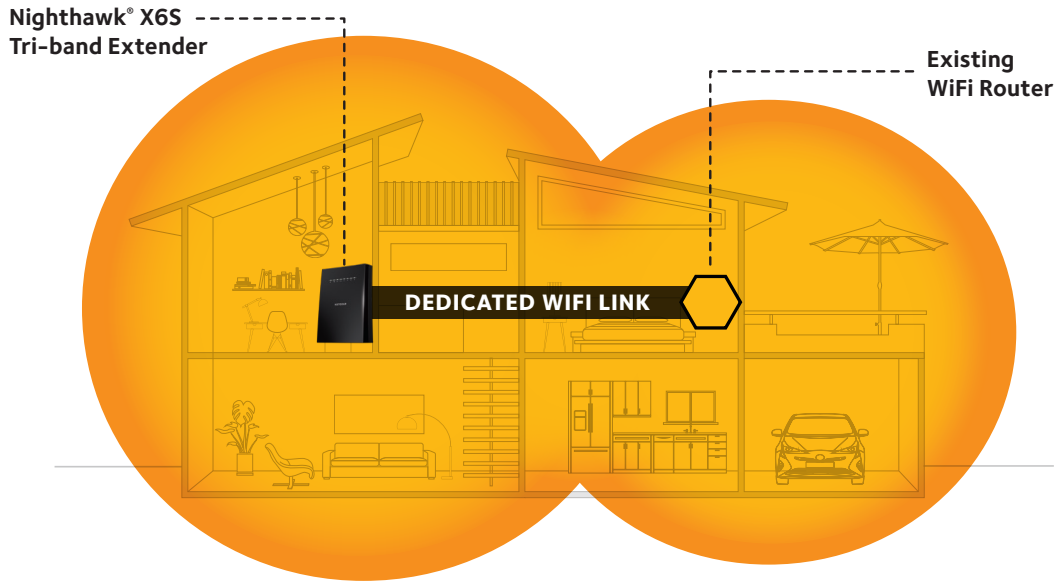

Smart Roaming with One WiFi Name

Tri-band WiFi creates a Dedicated WiFi Link for faster WiFi speeds to more devices

Connection Diagram