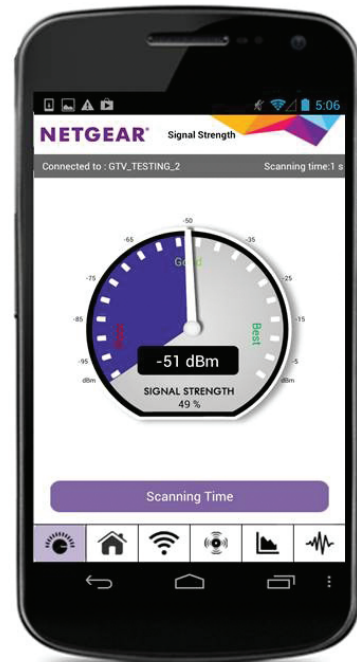

### Connection Diagram

### WiFi Analytics App

How strong is your WiFi signal? Use the NETGEAR WiFi Analytics app & get advanced analytics to optimize your existing or newly extended WiFi network. Check your network status, WiFi signal strength, identify crowded WiFi channels & much more!

Here's what you can do with the WiFi Analytics App!

- Get a network status overview
- Check WiFi signal strength
- Measure WiFi channel interference
- Keep track of WiFi strength by location
- and more...

Scan to install app