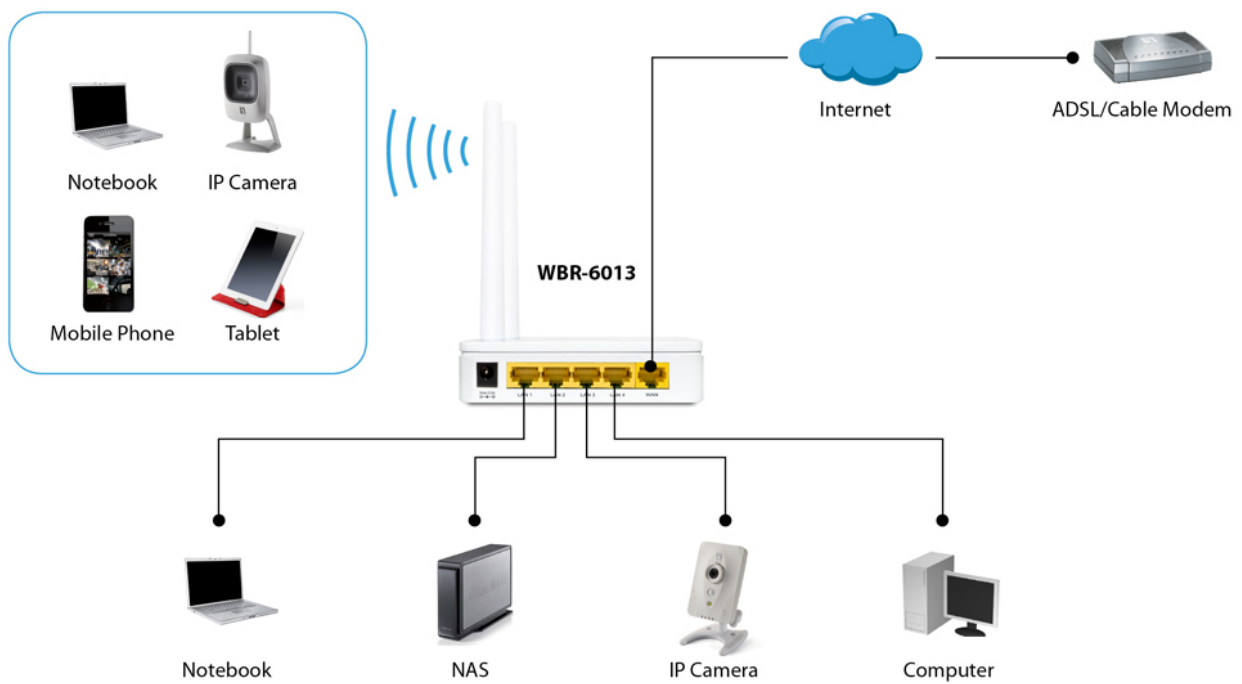

Desktop

Physical Specifications**Dimensions (W x D x H mm):**

115 X 90 X 28 mm

Weight (g):

0.185kg

Approval and Compliance**EMI/EMS:**

CE

Diagram