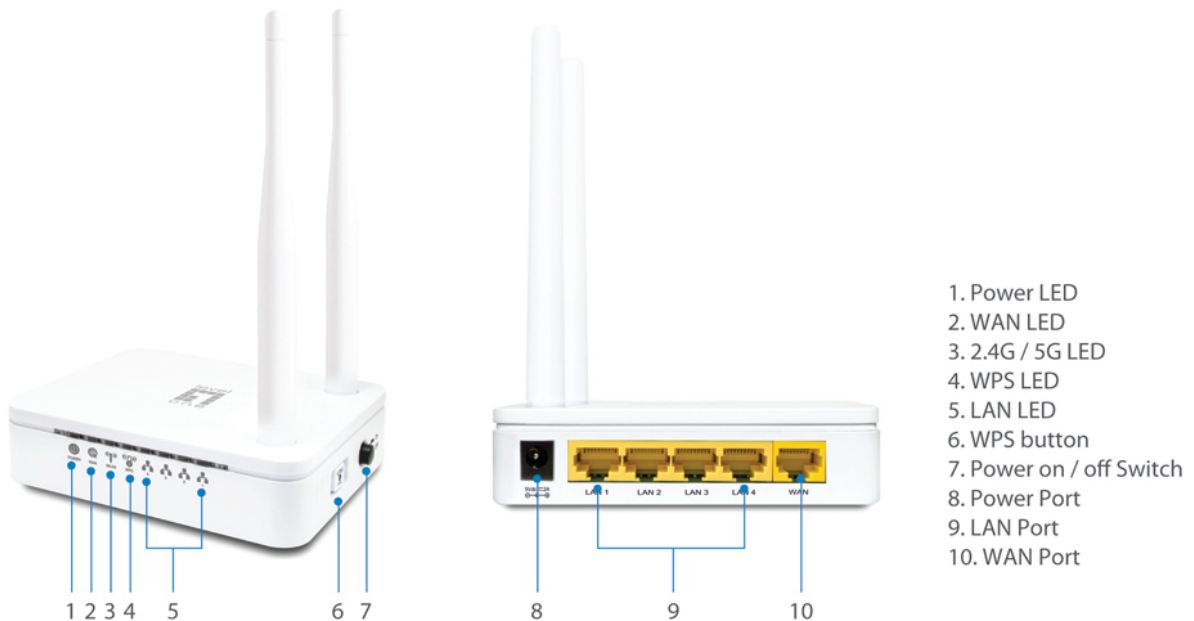

WBR-6013 Version: 1

N300 Wireless Router

The LevelOne WBR-6013 is an 802.11n 300Mbps Wireless Router with 4 Fast Ethernet LAN ports, providing quick, reliable wireless internet with high levels of security. It is an excellent solution for sharing files, playing games, and streaming video wirelessly. Ideal for the most demanding home and office networking needs.

Key Features

- Share your wireless network up to 300Mbps
- Compatible with IEEE 802.11b/g/n wireless standards
- Auto Channel Selection for low interference band
- Simple wireless connectivity and security with WPS push button
- Provides up to 4 SSIDs to separate network traffic and enhance security
- Client isolation allows strict control of access to wireless devices on the network