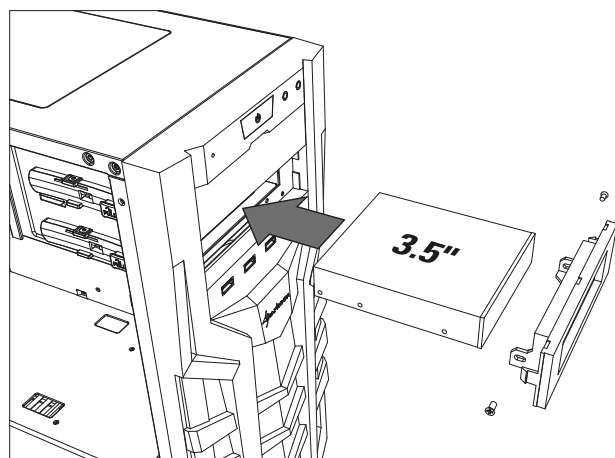

3.5" HDD Installation