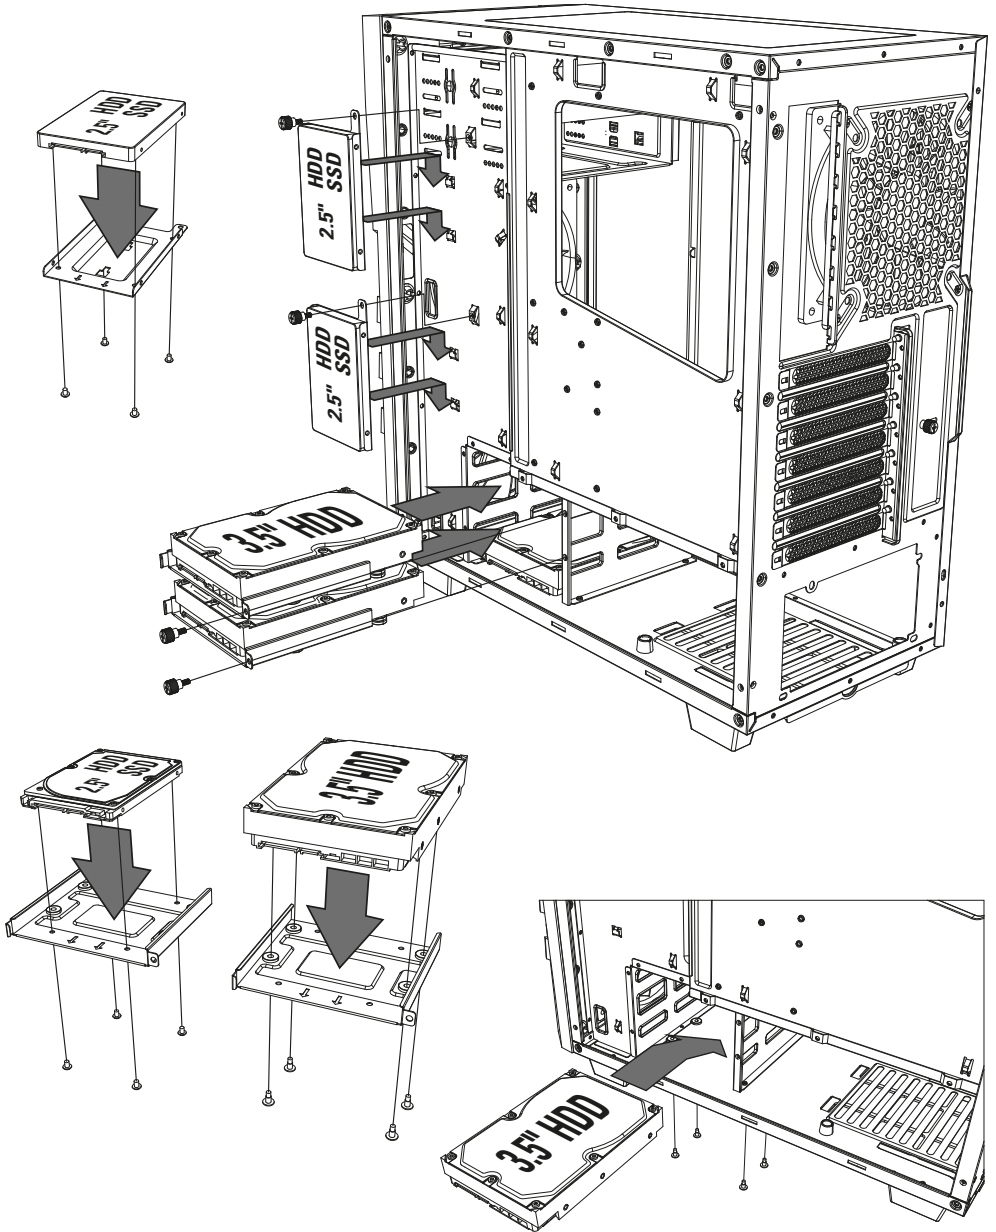

Compatibility:

■ Mainboard	Mini-ITX, Micro-ATX, ATX
■ Max. Length Graphics Cards	38 cm
■ Max. Height CPU Cooler	17.5 cm
■ Max. Length Power Supply	23 cm
■ Max. Height Radiator incl. Fan (Front)	5.7 cm

Package Contents:

■ DG7000-G RGB, accessory set, 6-port RGB hub, 5-pin to 4-pin adapter, manual color control, RGB LED Strip S1, manual

ODD Installation

3.5" HDD Installation

HDD/SSD Installation

Front Panel Radiator Installation

Detachable Dust Filter

6-Port RGB Hub

The 6-port RGB hub is self-adhesively attached to the case interior and then connected to the mainboard's 12V-G-R-B connector. When connecting any elements, make sure that the 12V contact and the arrow on the corresponding connector are facing each other as shown.