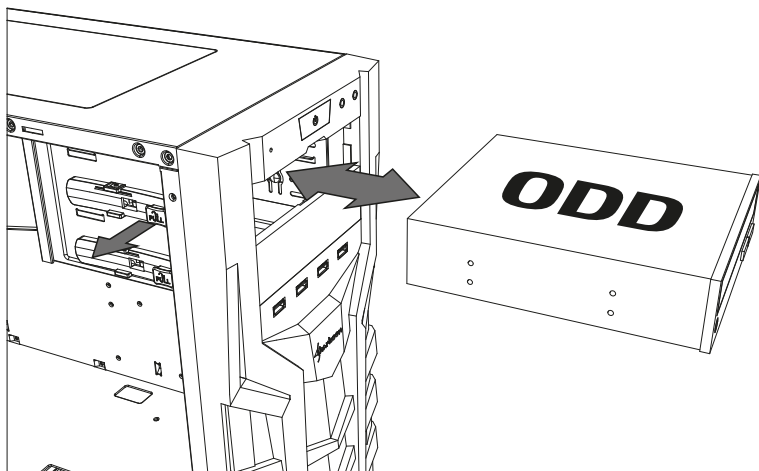

ODD Installation