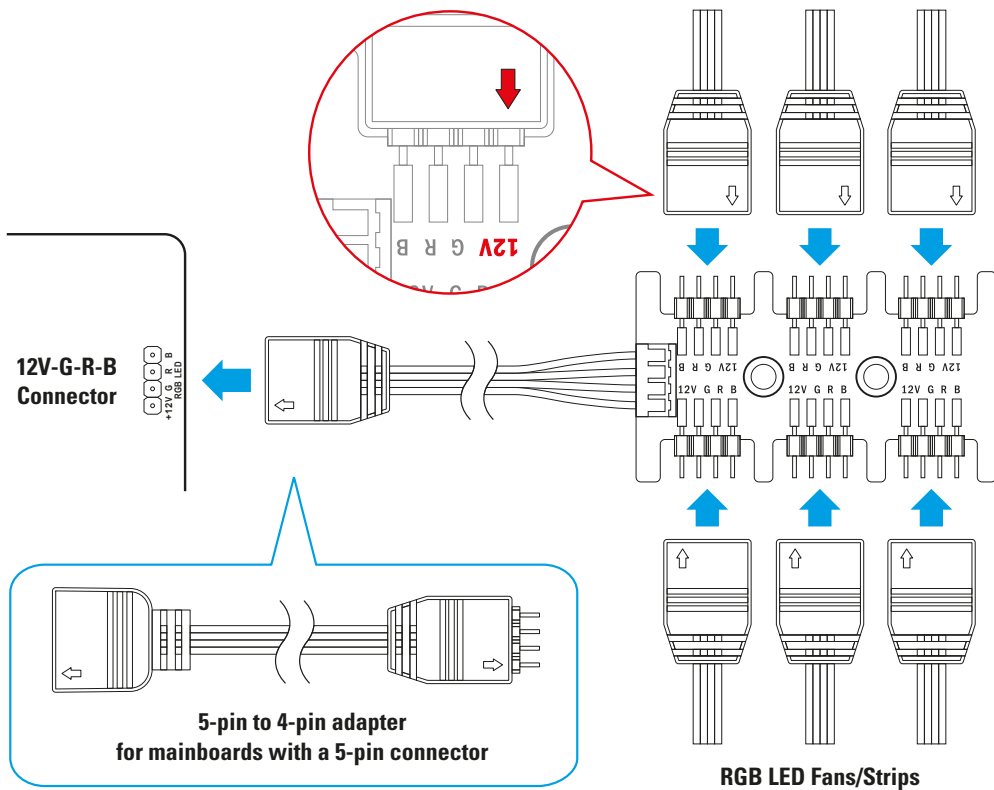

Sharkoon

DG7000-G RGB

Manual

Specifications

General:

■ Form Factor	ATX
■ Expansion Slots	7
■ Interior Painting	✓
■ Tool-Free Devices Installation	✓
■ Cable Management System	✓
■ Side Panel Tempered Glas 4 mm	✓
■ Weight	8.2 kg
■ Dimensions (L x W x H)	47 x 21 x 47 cm

Compatibility:

■ Mainboard	Mini-ITX, Micro-ATX, ATX
■ Max. Length Graphics Cards	38 cm
■ Max. Height CPU Cooler	17.5 cm
■ Max. Length Power Supply	23 cm
■ Max. Height Radiator incl. Fan (Front)	5.7 cm

Package Contents:

■ DG7000-G RGB, accessory set, 6-port RGB hub, 5-pin to 4-pin adapter, manual color control, RGB LED Strip S1, manual

ODD Installation

3.5" HDD Installation

HDD/SSD Installation

Front Panel Radiator Installation

Detachable Dust Filter

6-Port RGB Hub

The 6-port RGB hub is self-adhesively attached to the case interior and then connected to the mainboard's 12V-G-R-B connector. When connecting any elements, make sure that the 12V contact and the arrow on the corresponding connector are facing each other as shown.