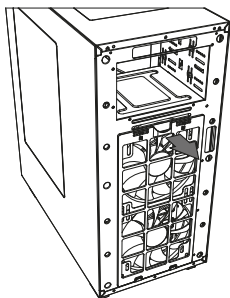

■ DG7000-G RGB, accessory set, 6-port RGB hub, 5-pin to 4-pin adapter, manual color control, RGB LED Strip S1, manual

ODD Installation

3.5" HDD Installation

HDD/SSD Installation

Front Panel Radiator Installation

Detachable Dust Filter

6-Port RGB Hub

The 6-port RGB hub is self-adhesively attached to the case interior and then connected to the mainboard's 12V-G-R-B connector. When connecting any elements, make sure that the 12V contact and the arrow on the corresponding connector are facing each other as shown.