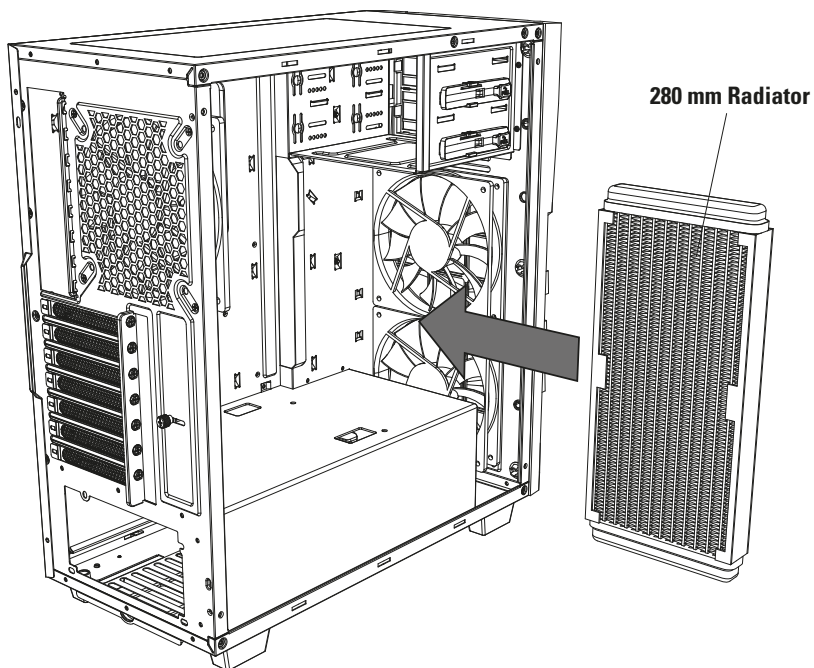

■ DG7000-G RGB, accessory set, 6-port RGB hub, 5-pin to 4-pin adapter, manual color control, RGB LED Strip S1, manual

ODD Installation

3.5" HDD Installation

HDD/SSD Installation

Front Panel Radiator Installation

Detachable Dust Filter

6-Port RGB Hub

The 6-port RGB hub is self-adhesively attached to the case interior and then connected to the mainboard's 12V-G-R-B connector. When connecting any elements, make sure that the 12V contact and the arrow on the corresponding connector are facing each other as shown.