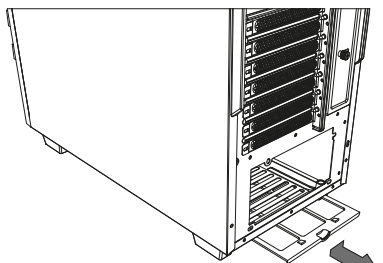

■ DG7000-G RGB, accessory set, 6-port RGB hub, 5-pin to 4-pin adapter, manual color control, RGB LED Strip S1, manual

ODD Installation

3.5" HDD Installation

HDD/SSD Installation

Front Panel Radiator Installation

Detachable Dust Filter

6-Port RGB Hub

The 6-port RGB hub is self-adhesively attached to the case interior and then connected to the mainboard's 12V-G-R-B connector. When connecting any elements, make sure that the 12V contact and the arrow on the corresponding connector are facing each other as shown.