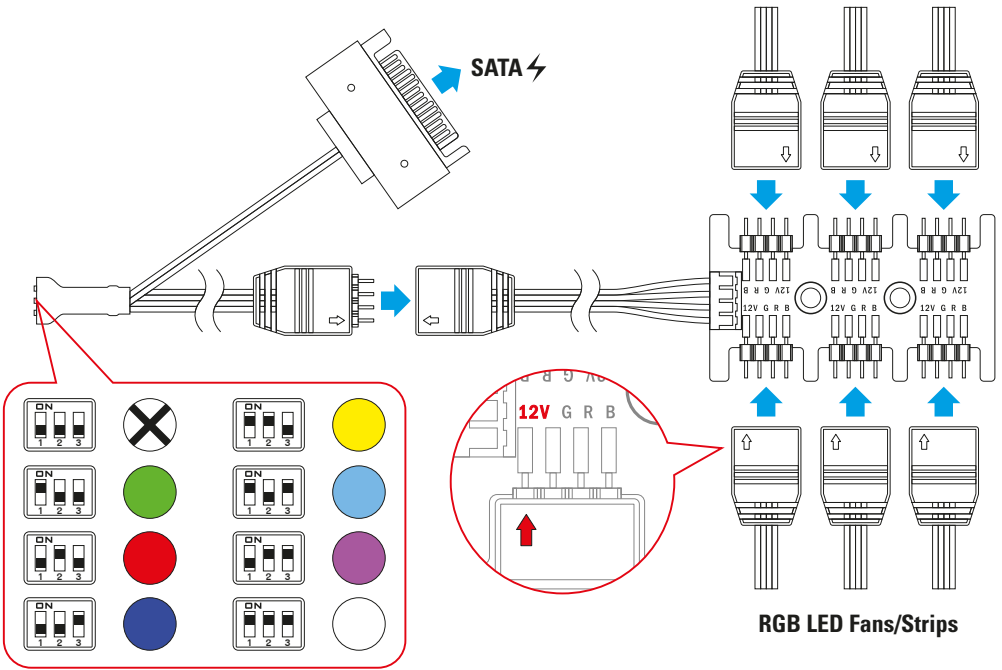

■ DG7000-G RGB, accessory set, 6-port RGB hub, 5-pin to 4-pin adapter, manual color control, RGB LED Strip S1, manual

ODD Installation

3.5" HDD Installation

HDD/SSD Installation

Front Panel Radiator Installation

Detachable Dust Filter

6-Port RGB Hub

The 6-port RGB hub is self-adhesively attached to the case interior and then connected to the mainboard's 12V-G-R-B connector. When connecting any elements, make sure that the 12V contact and the arrow on the corresponding connector are facing each other as shown.

Manual Color Control

To illuminate RGB LED fans and strips on motherboards without a 12V-G-R-B connector, connect the manual color control as shown. The color of the RGB channels can then be selected via the DIP switches.