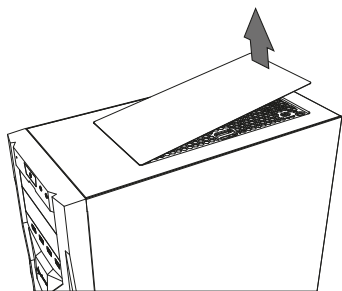

■ DG7000-G RGB, accessory set, 6-port RGB hub, 5-pin to 4-pin adapter, manual color control, RGB LED Strip S1, manual

ODD Installation

3.5" HDD Installation

HDD/SSD Installation

Front Panel Radiator Installation

Detachable Dust Filter

6-Port RGB Hub

The 6-port RGB hub is self-adhesively attached to the case interior and then connected to the mainboard's 12V-G-R-B connector. When connecting any elements, make sure that the 12V contact and the arrow on the corresponding connector are facing each other as shown.