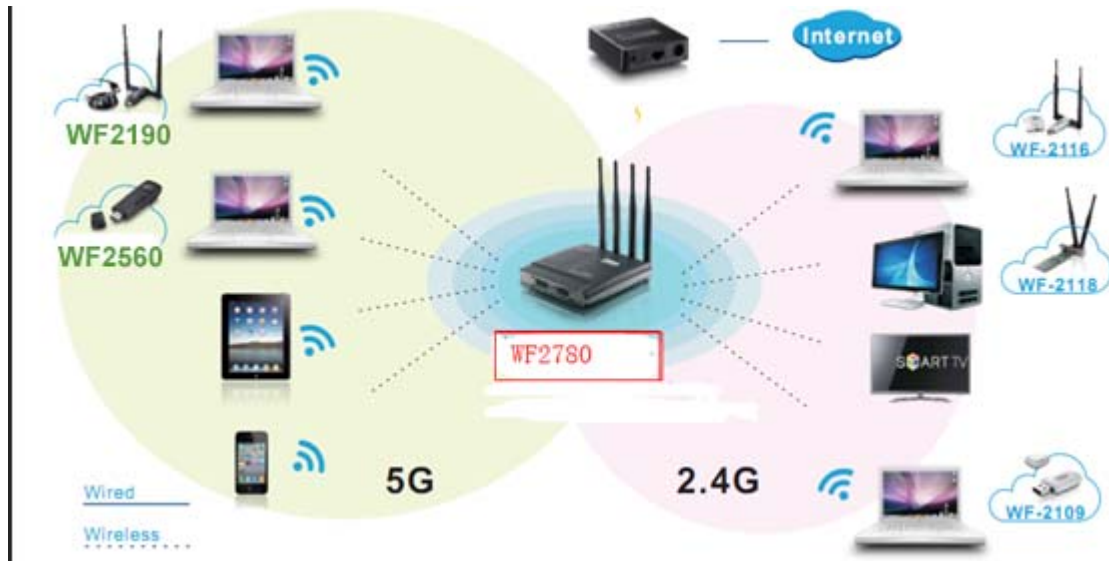

Specifications are subject to change without notice. Netis is a registered trademark of Netis Systems Co., Ltd. Other brands and product names are trademarks or registered trademarks of their respective holders. No part of the specifications may be reproduced in any form or by any means or used to make any derivative such as translation, transformation, or adaptation without permission from Netis Systems Co., Ltd.