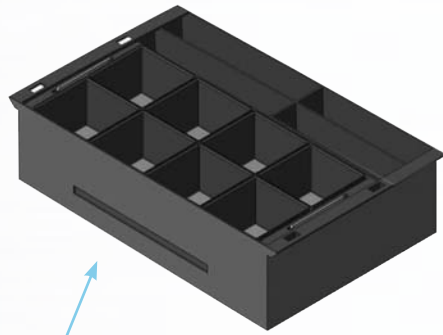

High Capacity

The removable insert can accommodate 8 coins and 4 notes. Extra deep coin cups and note compartments allow for a substantial quantity of cash to be stored within the drawer with additional storage underneath the coin compartments.

Durable

With a robust steel construction and steel ball bearing runners, the STD2000 is a hard wearing cash drawer suitable for a wide range of retail environments.

Multiple Storage

The drawer also provides further storage behind the insert, with an area that can be adapted to hold a variety of media or high value items.

Functional

The removable coin cups sit in a lift-out tray to make it easy to transport the coins to the back office.

INSTALL IT. FORGET IT.

20466 insert

Lockable lid for insert

STD2000 Specifications:

Size:	(W x D x H, with feet) 415 x 422 x 138 mm 16.3 x 16.6 x 5.4 x inches	Insert:	4 note, 8 coin removable ABS insert
Construction:	Robust steel construction	Media:	1 media posting slot
Cycle life:	Tested to last beyond one million cycles	Currencies:	Accepts the majority of European currencies (Euro, Sterling and many more) USD\$ is not supported The note compartments can be sub divided to provide storage for additional notes
Warranty	One year warranty*	Lock options:	3 function lock: Electronic open, manual open, deadlocked
Colour:	Black or white, powder coated with a fine, textured finish	Key options:	3 position, 75 series random lock (200 combinations) with 2 keys
Interface:	RJ11/12 Epson interface 24V with 3M adaptor cable Drawer status microswitch	Accessories:	Lockable lid for insert
Fixing:	Bolt down facility in base	Regulatory compliance:	This cash drawer carries the CE and WEEE logos