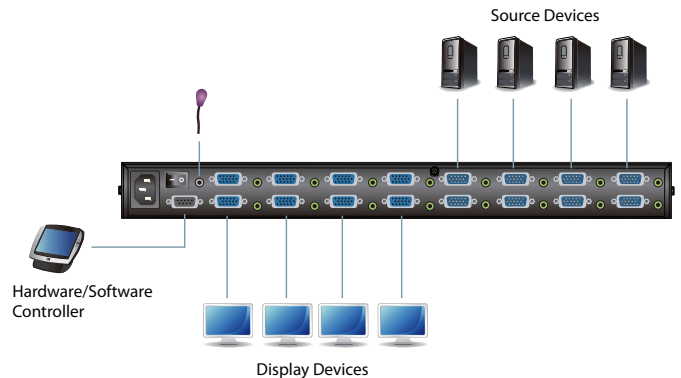

## 8x8 Video Matrix Switch + Audio

- The ATEN VanCryst VM0808 8x8 Video Matrix Switch allows you to connect eight VGA source devices to eight VGA monitors, displays, or projectors at the same time. Its steadfast unique features include: Ultra-high bandwidth, EDID mode selection for high compatibility, long signal range, easy source/display switching, matrix connections, Power On Detection for source/display loss prevention.

As a Matrix Switch, each input can be independently connected to any or all outputs, and the audio and video inputs from each source device can also be switched independently, giving you the ultimate in flexibility and control in any multi-display audio/video installation.

### Features

- Connects any of 8 VGA Video + Audio inputs to any of 8 VGA Video + Audio outputs
- Long signal range – supports up to 30 meters
- Easily switch between multiple sources and multiple displays
- Local Operation:
  - Front panel LCD display, Tuner Dials and pushbuttons
  - Profile pushbutton for fast switching
  - RS-232 Serial controller
  - IR Remote Control
- Superior video quality – up to 1920 x 1440; VGA, SVGA, SXGA, UXGA, and WUXGA (1920 x 1200)
- Features EDID expert technology to set up different video configurations via different EDID modes
- Supports up to 500 MHz bandwidth
- Supports stereo audio
- Independent switching of audio and video sources – each input can be independently connected to any or all outputs for flexibility
- Power On Detection - If one of the video sources is powered off the VM0808 automatically switches to the next powered-on source
- Cascade additional VM0808 units up to three levels
- Rack Mountable
- All metal casing