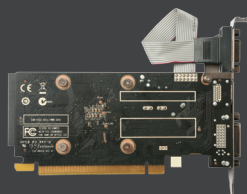

SKU: ZT-71301-20L

EAN: 4895173608872

UPC: 816264016288