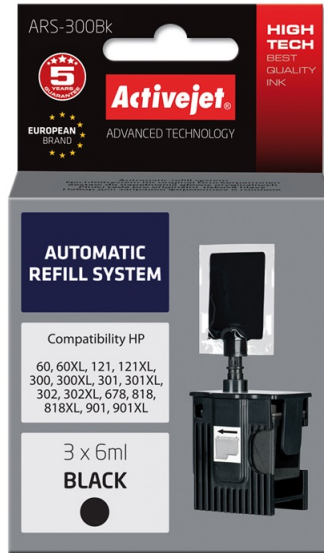

# ARS-300Bk

Automatic system of replenishments Replacement for HP 901 CC653

<b>Product type</b>	Inks
<b>Fits to devices</b>	HP
<b>Type</b>	Replacement
<b>Additional features of the packaging</b>	Cardboard box with hanger
<b>Colour</b>	Black
<b>Version</b>	Not applicable
<b>Ink capacity</b>	18 ml
<b>Compatible consumables</b>	901 CC653
<b>Compatible consumables</b>	704 CN692AE
<b>Product condition</b>	New
<b>Productivity (A4 pages)</b>	Not applicable
<b>Compatible consumables</b>	703 CD887AE
<b>Technology</b>	Automatic Refill System
<b>Product</b>	Automatic system of replenishments
<b>Compatible consumables</b>	301 CH561
<b>Compatible consumables</b>	300 CC641