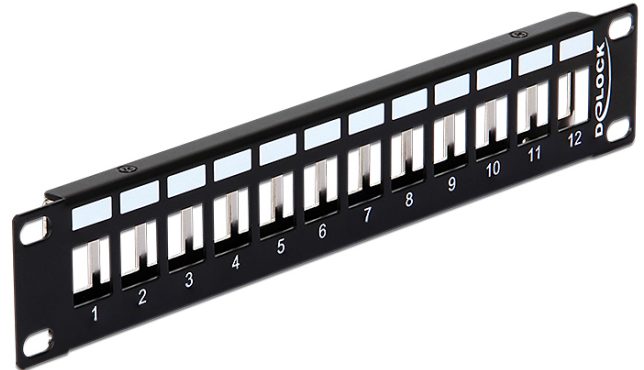

# Delock 10" Keystone Patch Panel 12 Port metal black

## Description

This Patch Panel by Delock can be mounted in a 10" cabinet. With its standardized dimensions, it is suitable for easy snap-in mounting of twelve Keystone modules.

## Note

Due to the design only keystone modules up to max. 18.0 mm width can be used.

## Specification

- 12 Keystone ports 19.2 x 14.9 mm
- For mounting in 10" cabinets, 1 U
- Integrated name plate
- Material: metal
- Colour: black
- Dimensions (LxWxH): ca. 254 x 43.6 x 9.9 mm