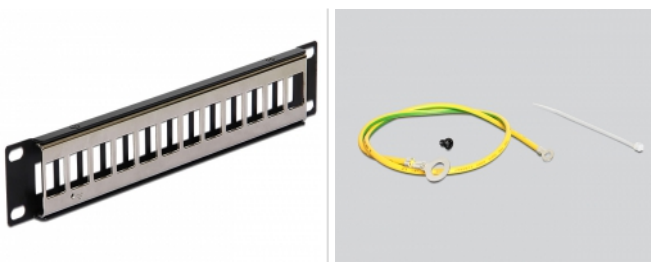

Delock 10" Keystone Patch Panel 12 Port metal black

Description

This Patch Panel by Delock can be mounted in a 10" cabinet. With its standardized dimensions, it is suitable for easy snap-in mounting of twelve Keystone modules.

Note

Due to the design only keystone modules up to max. 18.0 mm width can be used.

Specification

- 12 Keystone ports 19.2 x 14.9 mm
- For mounting in 10" cabinets, 1 U
- Integrated name plate
- Material: metal
- Colour: black
- Dimensions (LxWxH): ca. 254 x 43.6 x 9.9 mm

Package content

- Keystone patch panel

Item No. 43326

EAN: 4043619433261

Country of origin: China

Package: White Box

Images