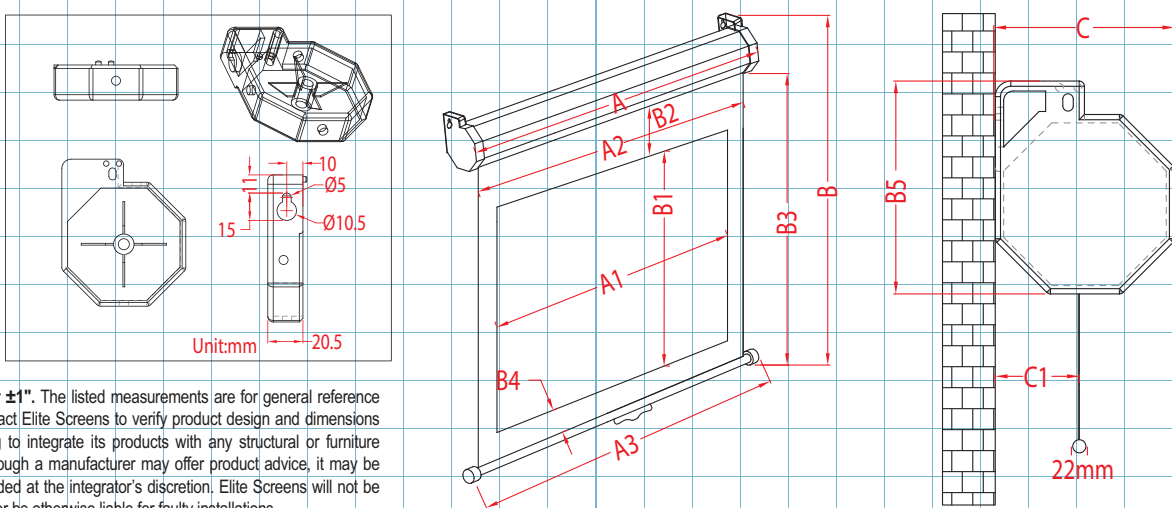

Unit: inch

Note: Data Error ±1". The listed measurements are for general reference only. Please contact Elite Screens to verify product design and dimensions before attempting to integrate its products with any structural or furniture modification. Although a manufacturer may offer product advice, it may be taken or disregarded at the integrator's discretion. Elite Screens will not be held responsible or be otherwise liable for faulty installations.