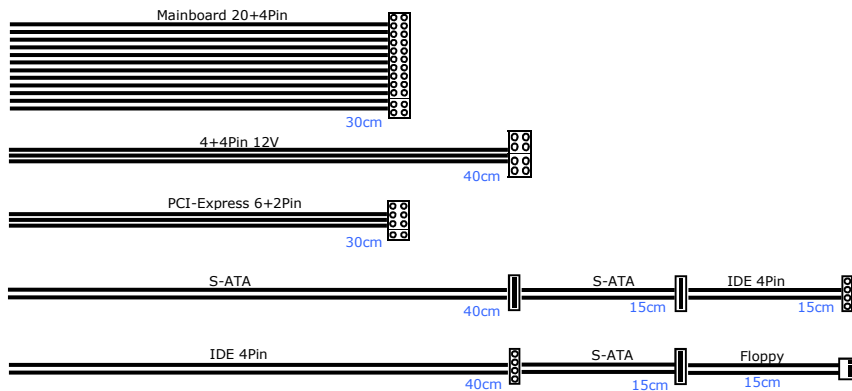

Specifications

Output	300W
Mainboard 20+4Pin	1x
4Pin/ 4+4Pin/ 8Pin 12V	-/•/-
PCI-Express 6+2Pin	•
PCI-Express 6Pin	-
IDE 4Pin	2x
S-ATA	3x
Floppy	1x
Fan monitoring	-
115/230V input voltage	-/•
PFC	Active
TFX-format	•
Fan size	80mm
Fan control	Auto.
Dimension (h/w/d)	65/85/175mm
Package Dimension (h/w/d)	-
Weight (Net.)	975g
Weight (Gros.)	-
Packing unit	1/16
Guarantee and Warranty	24 Months warranty
Article number	88882144
EAN-Code	4260133128972
Scope of delivery	Power Cord
80+ Certificate	-

• = existent
- = non existent

Certificate:

Cable configuration

AC~ Input	VOLTAGE			CURRENT		FREQUENCY		
	200-240V			3.15A		50-60HZ		
DC= Output	+5V	+3.3V	+12V	-12V	+5VSB	PS-ON	POK	COM
	15A	15A	12A	0.3A	2.5A	REMOTE	P.G.	RETURN
MAX	90W		288W	3.6W	12.5W	-	-	-
	298W							
	300W