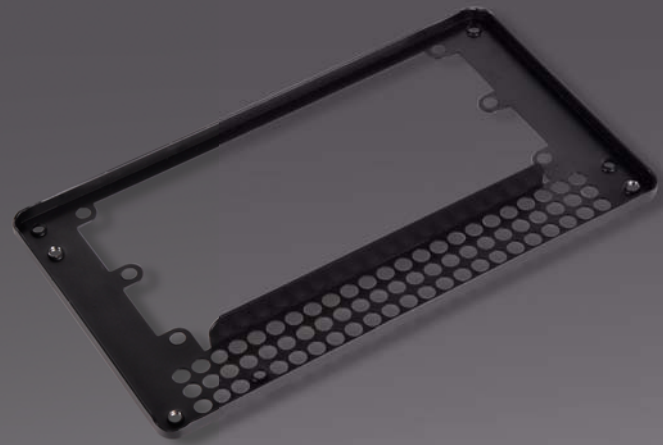

SILVERSTONE®
Designing Inspiration