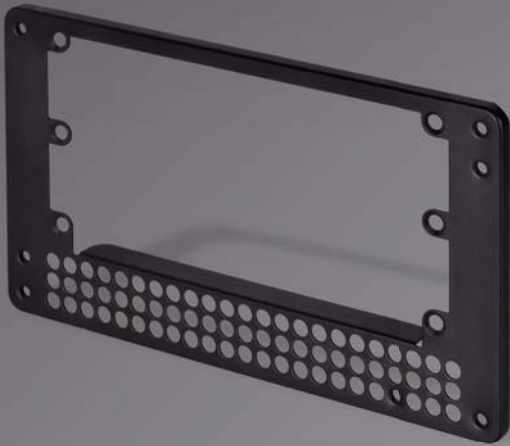

PP08

SFX to ATX power supply adapter bracket

SFX

SFX-L

Introduction

SilverStone's PP08 is a SFX to ATX power supply adapter bracket that is designed for ATX, Micro ATX, or Mini-ITX cases. It has offset mounting holes for SFX power supplies, which crucially increases available spaces inside a small case by up to 10mm compared to ordinary adapters.

This helps to create more room for other components and enables users to easily utilize SFX power supplies in more cases and applications.

Special Features

- Adapts SFX PSU to fit ATX(PS2) PSU mounting holes
- Designed for use in most ATX or Micro-ATX cases
- Uniquely offsets SFX PSU mount to increase available case space

Specifications

Model	SST-PP08B
Color	Black
Material	0.8mm SECC
Application	ATX power supply adapter
Capacity	SFX, SFX-L
Dimension	150mm (L) x 10mm (H) x 86mm (W)