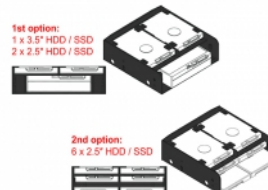

## Description

This Delock installation frame is multifunctional useable in a 5.25" drive bay of a computer. It can support either a 3.5" hard drive and two 2.5" hard drives or up to six 2.5" hard drives.

## Specification

- For installation into 5.25" bay
- For 1. option:
  - 1 x 3.5" HDD / SSD
  - 2 x 2.5" HDD / SSD
- 2. option:
  - 6 x 2.5" HDD / SSD
- Supports 2.5" hard drive height:
  - top side:
    - 2 x 7 mm up to 9.5 mm
  - bottom side:
    - 4 x 7 mm up to 12.5 mm or 2 x 7 mm up to 15 mm + 2 x 7 mm up to 9.5 mm
- Material: plastic
- Colour: black

## Images

**General**

Form factor:	5.25"
Suitable for data medium:	2.5" 3.5" SSD or HDD height up to 15.0 mm height up to 9.5 mm

**Physical characteristics**

Material:	plastic
Colour:	black