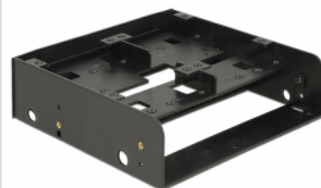

# Delock 5.25" Installation Frame for 1 x 3.5" + 2 x 2.5" or 6 x 2.5" hard drives

## Description

This Delock installation frame is multifunctional useable in a 5.25" drive bay of a computer. It can support either a 3.5" hard drive and two 2.5" hard drives or up to six 2.5" hard drives.

## Specification

- For installation into 5.25" bay
- For 1. option:
  - 1 x 3.5" HDD / SSD
  - 2 x 2.5" HDD / SSD
- 2. option:
  - 6 x 2.5" HDD / SSD
- Supports 2.5" hard drive height:
  - top side:
    - 2 x 7 mm up to 9.5 mm
  - bottom side:
    - 4 x 7 mm up to 12.5 mm or 2 x 7 mm up to 15 mm + 2 x 7 mm up to 9.5 mm
- Material: plastic
- Colour: black

## Images

**General**

Form factor:	5.25"
Suitable for data medium:	2.5" 3.5" SSD or HDD height up to 15.0 mm height up to 9.5 mm

**Physical characteristics**

Material:	plastic
Colour:	black