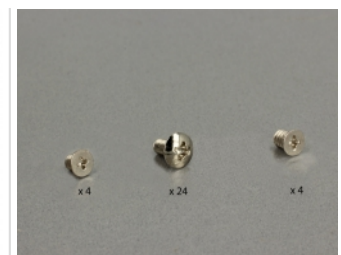

## Specification

- For installation into 5.25" bay
- For 1. option:
  - 1 x 3.5" HDD / SSD
  - 2 x 2.5" HDD / SSD
- 2. option:
  - 6 x 2.5" HDD / SSD
- Supports 2.5" hard drive height:
  - top side:
    - 2 x 7 mm up to 9.5 mm
  - bottom side:
    - 4 x 7 mm up to 12.5 mm or 2 x 7 mm up to 15 mm + 2 x 7 mm up to 9.5 mm
- Material: plastic
- Colour: black

## Images

**General**

Form factor:	5.25"
Suitable for data medium:	2.5" 3.5" SSD or HDD height up to 15.0 mm height up to 9.5 mm

**Physical characteristics**

Material:	plastic
Colour:	black