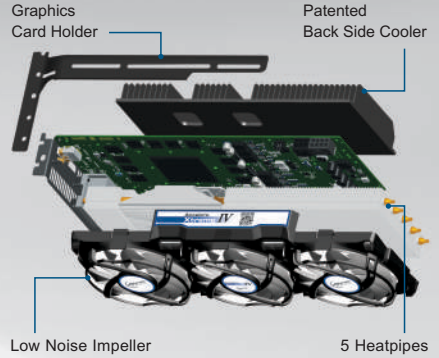

### Main Features

- Patented back side cooler lowers RAM and VRM temperatures
- Unmatched cooling performance - 300 Watts
- 3 ultra quiet 92 mm PWM fans with low noise impeller
- Patented fan holder eliminates the buzzing sounds
- 5 heatpipes
- Easier Installation without thermal glue
- Improved fan controller for NVIDIA graphics cards

## High End Graphics Card Cooler

The **Accelero Xtreme IV** is a high performance cooler with a cooling efficiency to maintain super low temperatures even when overclocked. Incorporating ARCTIC's super quiet PWM fans means even on full load, you will no longer need to turn up the volume while gaming.