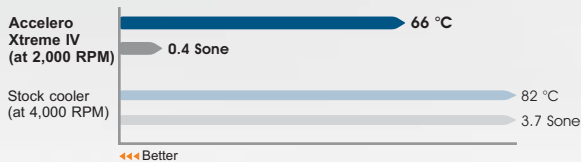

Cooling Performance & Noise Level on NVIDIA GTX 770

Award Winning ARCTIC fans for near silent cooling