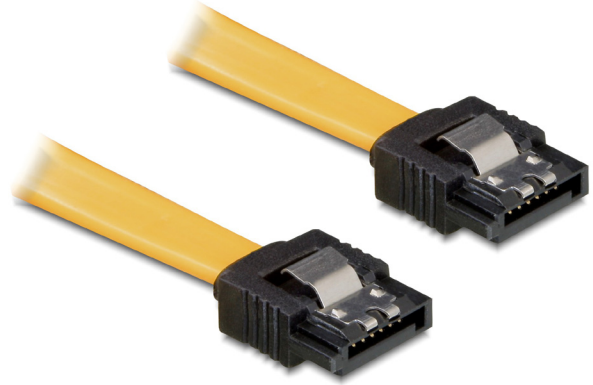

Cable SATA 20cm straight/straight metal

Description

This SATA cable by Delock enables you to connect different SATA devices, e.g. SATA-HDD, SATA controller, etc. Additional snap in will be provided by metal clips on the SATA connectors.

Ref. 82476
EAN 4043619824762

Images

Specification

- SATA II specification
- Data transfer rate: SATA up to 3Gbps
- Cable length: 20cm
- Metal clips
- Connector: straight / straight

Package

- Delock poly bag