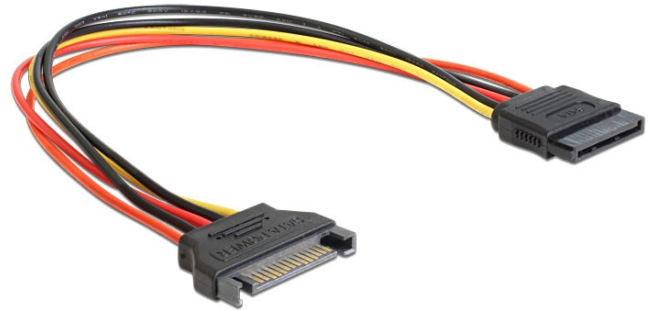

Delock Extension Cable Power SATA 15 Pin male > SATA 15 Pin female 30 cm

Description

This cable can be used for the extension of the SATA power interface.

30 cm

Specification

- Connector: SATA 15 pin male > SATA 15 pin female
- Cable gauge: 18 AWG
- Cable length incl. connector: ca. 30 cm

System requirements

- One free SATA port

Package content

- Extension cable

Item no. 60131

EAN: 4043619601318

Country of origin: China

Package: Poly bag