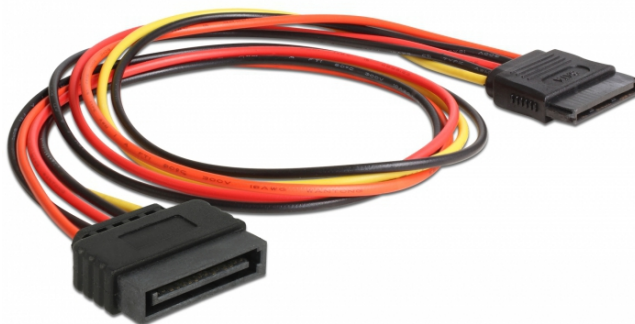

Delock Extension Cable Power SATA 15 Pin male > SATA 15 Pin female 50 cm

Description

This cable can be used for the extension of the SATA power interface.

ca. 50 cm

Specification

- Connector: SATA 15 pin male > SATA 15 pin female
- Cable gauge: 18 AWG
- Cable length incl. connector: ca. 50 cm

System requirements

- One free SATA port

Package content

- Extension cable

Item no. 60132

EAN: 4043619601325

Country of origin: China

Package: Poly bag