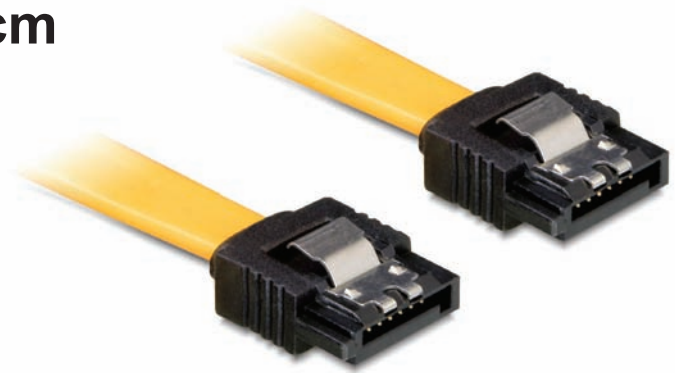

Cable SATA 6 Gb/s straight/straight metal 50 cm

Description

This SATA cable by Delock complies with the latest standard and supports a data transfer rate of up to 6 Gb/s. It enables an internal connection of SATA 6 Gb/s devices, e.g. HDD, Controller card or Flash memory. Furthermore the SATA 6 Gb/s interface is downwards compatible to the former SATA versions, whereas you can only achieve the respective transfer speed. Additional snap in will be provided by the metal clips on the SATA connector.

Ref.	82809
EAN	4043619828098
Country of origin	China
Customs tariff number	85444290

Specification

- SATA 6 Gb/s specification
- Downwards compatible to SATA 1.5 Gb/s and 3 Gb/s
- Data transfer rate up to 6 Gb/s
- Metal clips
- Cable length: ca. 50 cm
- Connector: straight / straight