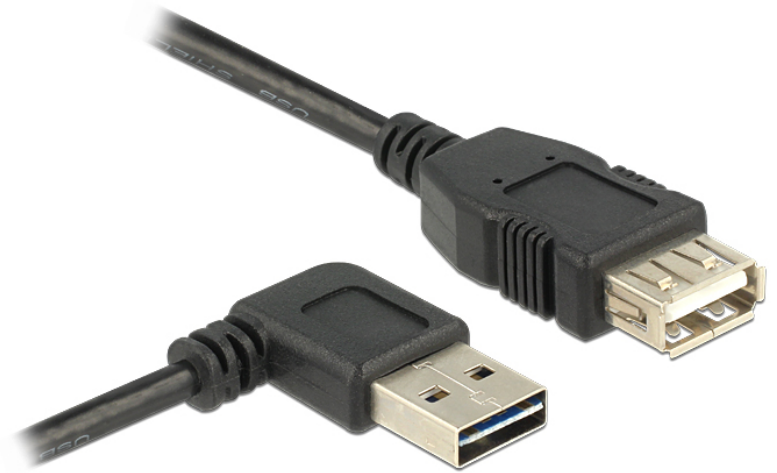

Delock Cable EASY-USB 2.0-A male left/right angled > USB 2.0-A female extension 1 m

Description

This cable by Delock with EASY-USB male can be plugged into the USB A female port in both directions. Thus the male port can be used both-sided and make the plug in easily.

Specification

- Connector: USB 2.0 type A reversible male left/right angled > USB 2.0 type A female
- USB-A male port usable in both directions
- Cable gauge: 28 AWG power and data line
- Gold-plated contact
- Colour: black
- Length incl. connector: ca. 1 m

System requirements

- PC or notebook with one free USB type A port

Item No. 83551

EAN 4043619835515

Country of origin China

Package content

- Cable

Package