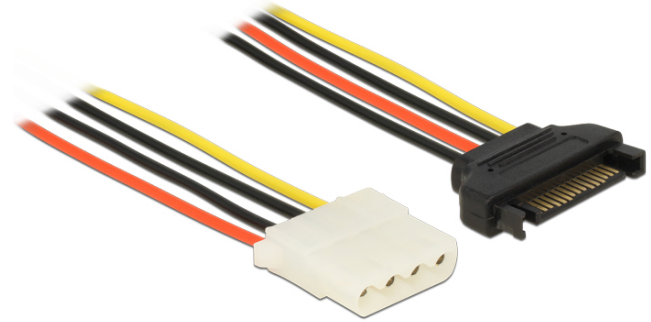

# Delock Power Cable SATA 15 pin male > 4 pin female 20 cm

## Description

This power cable enables you to connect a device with 4 pin power connector to a PC power supply with SATA 15 pin interface.

## Specification

- Connector: 15 pin SATA male > 4 pin female
- Power connector for 4 pin
- Cable gauge: 18 AWG
- Cable length: ca. 20 cm

## Package content

- SATA power cable