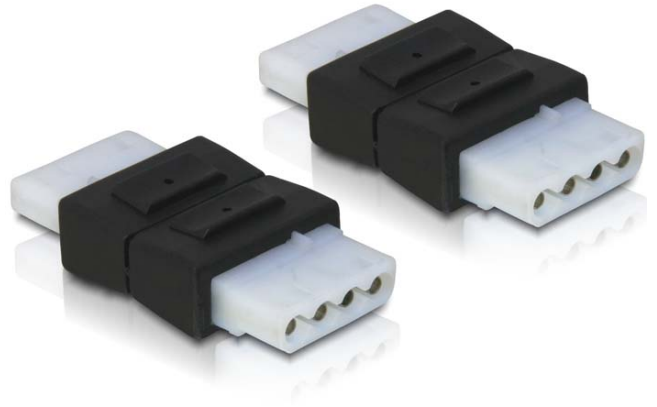

Delock Adapter 4 pin Molex female-female

Description

Specification

Item no. 65045

EAN: 4043619650453

Country of origin: China

Package: Poly bag