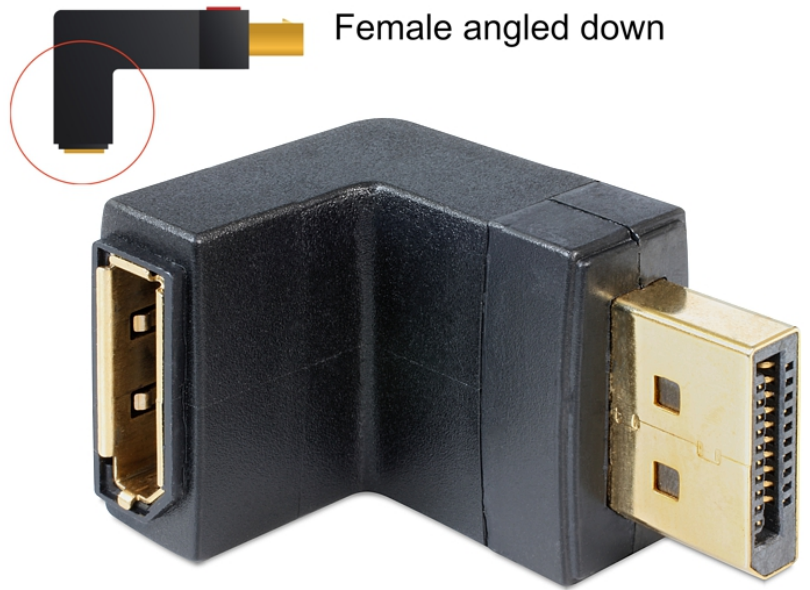

Delock Adapter Displayport male > Displayport female angled down

Description

This Displayport adapter by Delock enables you to lead the female port of your Displayport devices, e.g. flat screen etc. 90° down. Thus you can connect your Displayport cable without any problem in case the existing DP female port is difficult to access.

Specification

- Connector: Displayport male > Displayport female
- Female port 90° angled down.
- Displayport plug with button
- Gold-plated connector
- Dimension: ca. 40 x 25 x 11 mm
- Colour: black

Item No. 65382