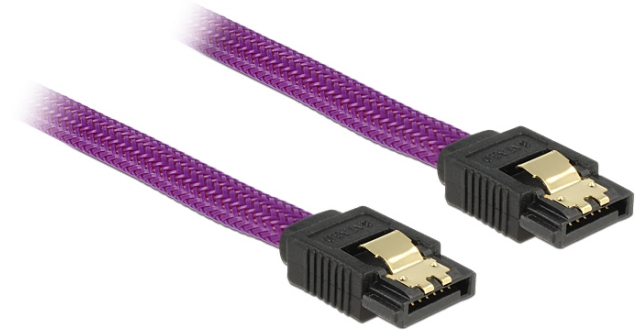

Delock SATA cable 6 Gb/s 30 cm straight / straight metal purple Premium

Description

This high quality SATA cable by Delock can be used for connection of different SATA devices like e.g. HDD, Controller cards etc. It is covered by a nylon braid and has gold-plated metal clips which support a snapping in when connecting the cable.

ca. 30 cm

Specification

- Connector:
SATA 6 Gb/s 7 pin male straight >
SATA 6 Gb/s 7 pin male straight
- Data transfer rate up to 6 Gb/s
- Downwards compatible to SATA 1.5 Gb/s and 3 Gb/s
- Cable gauge:
28 AWG ground
26 AWG data line
- With nylon braid
- Colour:
Cable: purple
Connector: black
- Metal clips gold-plated
- Length: ca. 30 cm

Item no. 83690

EAN: 4043619836901

Country of origin: China

Package: Poly bag

Package content

- SATA cable

Images

ca. 30 cm