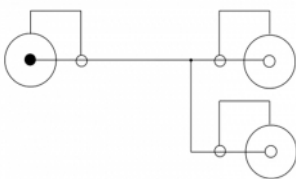

### Package content

- Cable 2 x RCA female > 1 x RCA male

Item no. 84493

EAN: 4043619844937

Country of origin: China

Package: Poly bag

### Images

**Interface**

Connector 1: 2 x RCA female

Connector 2: 2 x RCA male

**Physical characteristics**

Cable colour: black

Length: 0,20 m