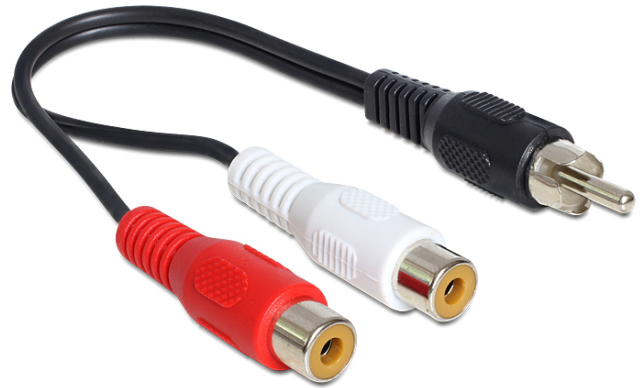

## Delock Cable RCA 2 x female > RCA 1 x male 0,2 m

### Description

This Delock RCA cable converts your RCA stereo connection into a mono RCA connection.

20 cm

### Specification

- Connector:  
2 x stereo RCA female jack (red / white) > 1 x mono RCA male plug
- Cable length: ca. 0,2 m
- Colour cable: black

### Images

**Interface**

Connector 1: 2 x RCA female

Connector 2: 2 x RCA male

**Physical characteristics**

Cable colour: black

Length: 0,20 m