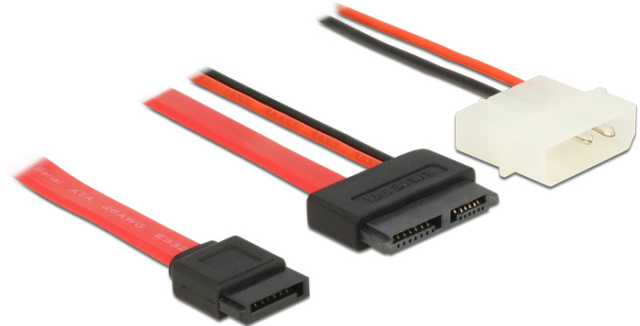

Delock Cable Slim SATA female > SATA 7 pin + 2 pin power male 50 cm

Description

This Slim SATA cable by Delock can be used for connecting devices with Slim SATA port, e.g. CD / DVD drives.

Specification

- Connector: Slim SATA 7+6 pin female > SATA 7 pin + 2 pin power male
- Voltage: 5 V
- Cable length: ca. 50 cm

System requirements

- A free SATA 7 pin port
- A free power connector

Item No. 84790

EAN 4043619847907

Country of origin China

Package content

- Slim SATA cable

Package