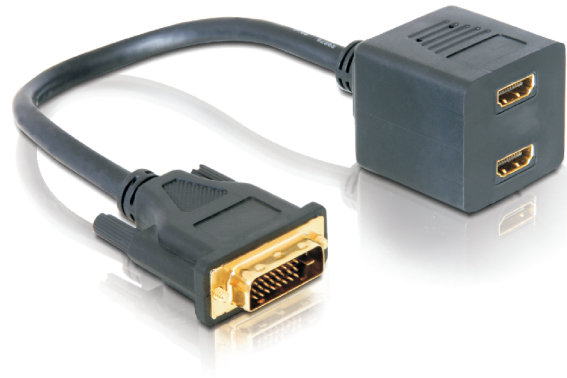

Adapter DVI 25 male to 2x HDMI female

Description

This DVI 25pin adapter by Delock with a cable length of 20cm and gold-plated connectors enables the connection of 2 additional HDMI devices.

Ref. 65069

EAN 4043619650699

Specification

- Connection: DVI25 male to 2x HDMI female
- Cable length: ca. 20cm
- Gold-plated connectors

Package content

- Adapter

Package

- Delock plastic zip bag