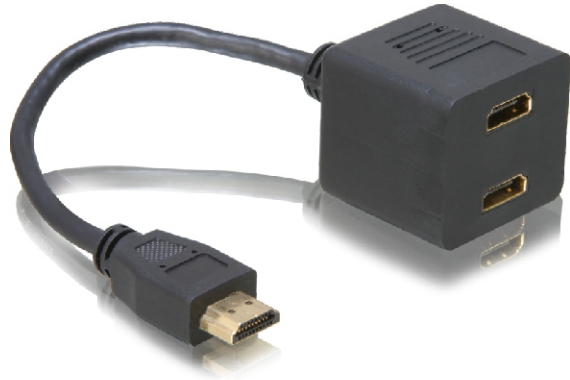

Adapter HDMI male to 2x HDMI female

Description

This HDMI adapter by Delock with a cable length of approx. 20cm and gold-plated connectors, enables the connection of 2 additional HDMI devices.

Ref. 65056

EAN 4043619650569

Specification

- Connection: HDMI male to 2x HDMI female
- Cable length: ca. 20cm
- Gold-plated connectors
- with plastic protection cap for connectors

Package content

- Adapter

Package

- Delock plastic zip bag