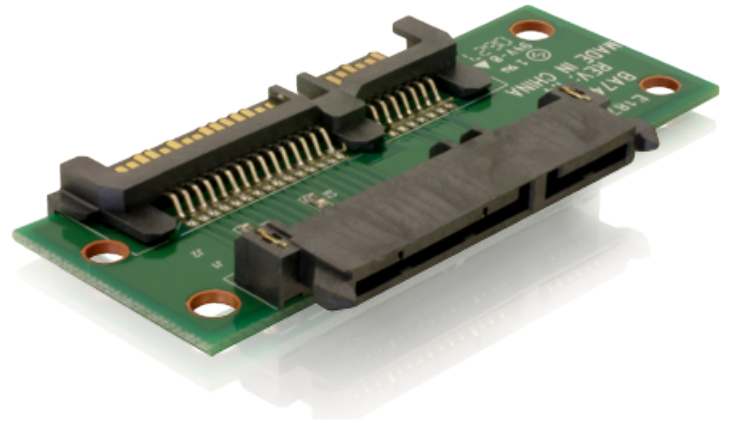

Adapter Extension SATA 22pin male/female

Description

This adapter by Delock is made for extension of the SATA 22pin interface.

Ref. 65092
EAN 4043619650927

Images

Specification

- Connection: SATA 22pin male > female
- Dimension: 65.8mm x 33.5mm

Package

- Delock poly Bag