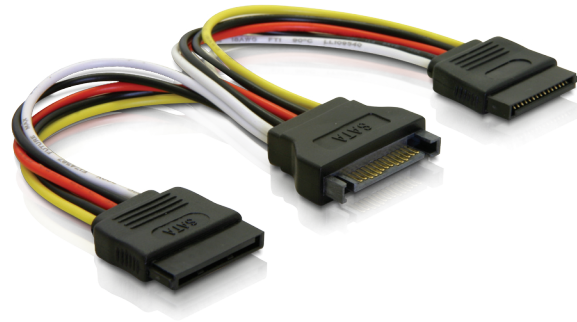

Cable Power SATA 15pin > 2x SATA HDD – straight

Description

This power cable enables you to connect and supply power to 2 SATA hard disks via one SATA 15pin port of a power supply.

Ref. 60105
EAN 4043619601059

Images

Specification

- Power connector for 2x SATA HDD
- Connector: 15pin SATA > 2x SATA HDD - straight
- Cable length: ca. 15cm

Package

- Delock poly bag