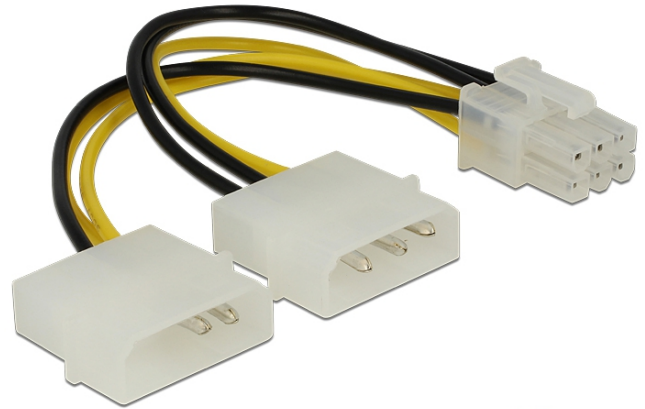

## Delock Power cable for PCI Express Card 15cm

### Description

15 cm

### Specification

Item no. 82315

EAN: 4043619823154

Country of origin: China

Package: Poly bag