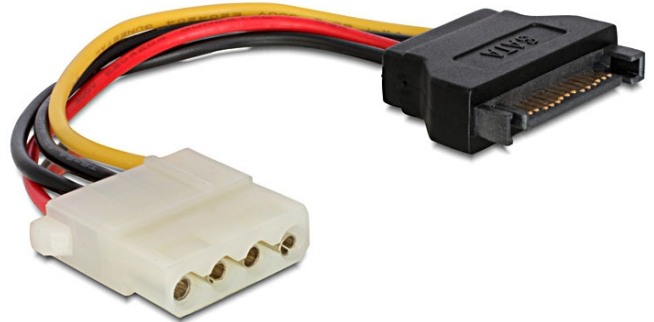

Delock Power Cable SATA 15 pin plug > 4 pin female 12 cm

Description

This power cable enables you to connect a device with 4 pin power connector to a PC power supply with SATA 15 pin interface.

12 cm

Specification

- Connector: 15 pin SATA plug > 4 pin female
- Power connector for 4 pin
- Cable gauge: 18 AWG
- Cable length: ca. 12 cm

Package content

- SATA power cable

Item no. 60115

EAN: 4043619601158

Country of origin: China