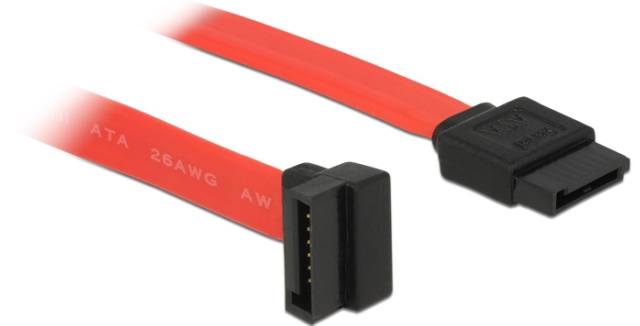

## Delock cable SATA 50cm down/straight red

### Description

50 cm

### Specification

Item no. 84223

EAN: 4043619842230

Country of origin: China

Package: Poly bag