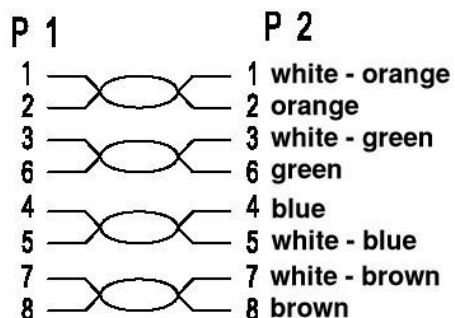

Wiring Diagram

Item No.	Color
K8100GR.x	grey
K8100MA.x	magenta (pink)
K8100WS.x	white
K8100GN.x	green
K8100BL.x	blue
K8100GE.x	yellow
K8100RT.x	red
K8100SW.x	black
K8100OR.x	orange

Length (L)
0,5m +/- 5mm
1m +/- 10mm
1,5m +/- 15mm
2m +/- 20mm
3m +/- 30mm
5m +/- 50mm
7,5m +/- 75mm
10m +/- 100mm
15m +/- 150mm
20m +/- 200mm
25m +/- 250mm
30m +/- 300mm

c	Cable	UTP Cat.6 Patch cord, AWG24/7 x 4P, PVC sheath flame retardant acc. to IEC 60332-1, OD = 5,9mm Printing: CAT.6 UTP AWG24 stranded x 4pairs cable	L / mm
b	Overmold	PVC 75A / Length imprint on boot	8 g
a	Connector	RJ45 8P8C'S UNSHIELDED, GOLD PLATED 3-50u"	2 Pcs
No.	Mat.Name	Description	Quantity

Item No.		K8100xx.x			
Description					
UTP Cat.6 Patch cord, AWG24/7 x 4 Pairs, PVC					
Drawing	Check	Approved	Date		
			2007-08-01		

ROHS compliant