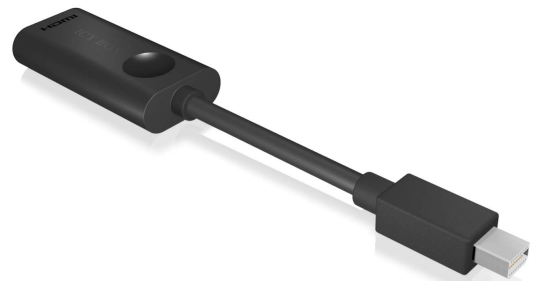

ICY BOX IB-AC506 Mini DisplayPort to HDMI® Adapter

Key features

- Mini DisplayPort (Input) to HDMI® Connector (Output)
- Supports HDMI® and Mini DP 1.2 Ultra HD (4K2K: 4096×2304 & 3840×2160)
- Plug and Play
- Particularly good EMI protection

Function

The adapter converts a Mini DisplayPort to HDMI® Connector and connects i.e. a MacBook Air® with a HDMI® display.

The terms HDMI and HDMI High-Definition Multimedia Interface, and the HDMI Logo are trademarks or registered trademarks of HDMI Licensing LLC in the United States and other countries

Technical data

| | |
|-----------------|-------------------------------------|
| Model | IB-AC506 |
| Article nr. | 70532 |
| EAN Code | 4250078188858 |
| Brand | ICY BOX |
| Article Text | Mini DisplayPort to HDMI® adapter |
| Resolution | Ultra HD 4K2K |
| Colour | Black |
| Material | Plastic |
| Interface | Mini DisplayPort to HDMI® Connector |
| Packing content | 1x IB-AC506, Manual |