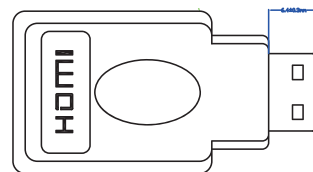

Package Contents:

- » 1 x HDMI Adapter

Package Informations:

- » Packing Dimension: 8 x 8.5mm
- » Packing Weight: 0.014kg
- » Carton Dimension: 440 x 330 x 220mm
- » Carton Q'ty: 1000pcs
- » Carton Weight: 14.5kg

AH0009

4 052792 005929

Made in China

RoHS
compliant

* The specifications and pictures are subject to change without notice.
*All trade names referenced are the registered namework of their respective owners.